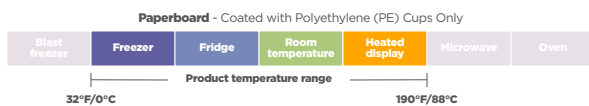

Hot Drink Cups, Lids, and Sleeves

Lids

Product Number	Brand	Description	Material	Color	Case Pack
DDL4WD	Pactiv Evergreen	Dome Lid for 4 oz. Paper Hot Cup	HIPS	White	1000
DDL8WD	Pactiv Evergreen	Dome Lid for 8 oz. Paper Hot Cup	HIPS	White	1000
DDL124WD	Pactiv Evergreen	Dome Lid for 10–24 oz. Paper Hot Cup	HIPS	White	1000
DDL124BLD	Pactiv Evergreen	Dome Lid for 10–24 oz. Paper Hot Cup	HIPS	Black	1000
DDL124BRD	Pactiv Evergreen	Dome Lid for 10–24 oz. Paper Hot Cup	HIPS	Brown	1000
DFL8TBW	Pactiv Evergreen	Tear Back Lid for 8 oz. Paper Hot Cup	HIPS	White	1000
DFL124TBW	Pactiv Evergreen	Tear Back Lid for 10–24 oz. Paper Hot Cup	HIPS	White	1000
DFL124TBBR	Pactiv Evergreen	Tear Back Lid for 10–24 oz. Paper Hot Cup	HIPS	Brown	1000

Sleeves

Product Number	Brand	Description	Material	Color	Case Pack
DSLVB RN	Pactiv Evergreen	Cup Sleeve	Paperboard	Kraft	1000
DSL V W	Pactiv Evergreen	Cup Sleeve	Paperboard	White	1000

What temperature range is recommended?