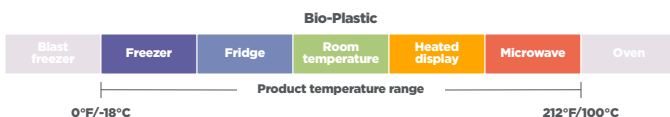

Dishwasher safe

These straws are capable of being washed at least 100 times in a residential dishwasher, with no changes to their physical properties.