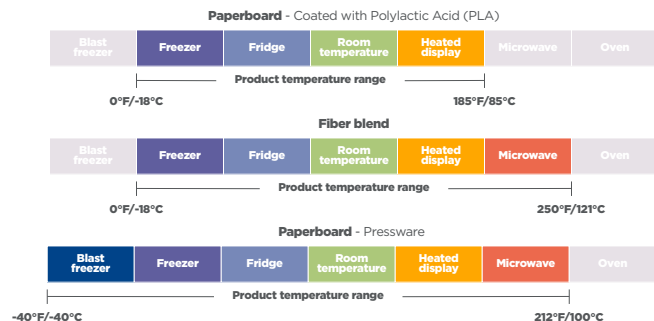

*Compostable in commercial facilities, which may not exist in all areas. Not suitable for home composting.