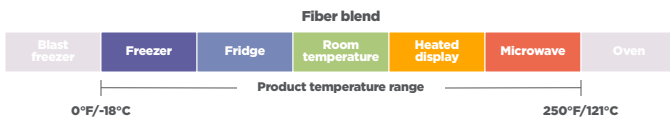

Secure and dependable

This material resists grease, moisture soak-through while the design helps to prevent messy leaks. When it comes to our fiber blend containers, most have secured double tab closers for added security when transporting.