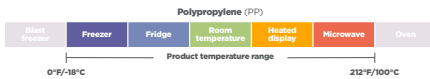

**Recyclable - check locally, as they may not be recyclable in your area.

Product number	Brand	Description	Material	Color	Case Pack	Cup/Lid Size	Lid Match			
							Flat	Sipper	Dome	Insert
YPP1214N◊	Pactiv Evergreen	12/14 oz. Cold Cup	PP	Clear	1,000	"A" Size	YLP20C YLP20CNH	-	YPDL20C YPDL20CNH	PC45INSERT
YPP161N◊	Pactiv Evergreen	16 oz. Cold Cup	PP	Clear	1,000	"A" Size	YLP20C YLP20CNH	-	YPDL20C YPDL20CNH	PC45INSERT
YPP22N◊	Pactiv Evergreen	20 oz. Cold Cup	PP	Clear	1,000	"A" Size	YLP20C YLP20CNH	-	YPDL20C YPDL20CNH	PC45INSERT
YPP160N	Pactiv Evergreen	16/18 oz. Cold Cup	PP	Clear	1,020	"B" Size	YLP24C YLP24CNH	YLP24CLESS1	YPDL24C YPDL24CLH YPDL24CNH YPDL24CXLH	PP04INSERT
YPP20N◊	Pactiv Evergreen	20 oz. Cold Cup	PP	Clear	2,100	"B" Size	YLP24C YLP24CNH	YLP24CLESS1	YPDL24C YPDL24CLH YPDL24CNH YPDL24CXLH	PP04INSERT
YPP24N	Pactiv Evergreen	24 oz. Cold Cup	PP	Clear	1,020	"B" Size	YLP24C YLP24CNH	YLP24CLESS1	YPDL24C YPDL24CLH YPDL24CNH YPDL24CXLH	PP04INSERT
YPP302N	Pactiv Evergreen	30 oz. Cold Cup	PP	Clear	900	"Q" Size	-	YLP321CLESS1	-	-
YPPMQ321N◊	Pactiv Evergreen	32 oz. Cold Cup	PP	Clear	500	"Q" Size	-	YLP321CLESS1	-	-
YPPM40N	Pactiv Evergreen	40 oz. Cold Cup	PP	Clear	900	"R" Size	YLER44RB	-	-	-
YPPM44N	Pactiv Evergreen	44 oz. Cold Cup	PP	Clear	900	"R" Size	YLER44RB	-	-	-
YPPM52N◊	Pactiv Evergreen	52 oz. Cold Cup	PP	Clear	350	"R" Size	YLER44RB	-	-	-

◊ Items are only available for custom printing.