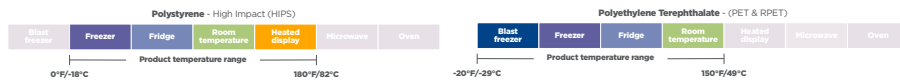

Translucent Cold Cups and Lids

Product Number	Brand	Description	Material	Color	Case pack	Lid Match
YE3	Pactiv Evergreen	3 oz. Cold Cup	HIPS	Translucent	2,400	-
YE9A	Pactiv Evergreen	9 oz. Cold Cup	HIPS	Translucent	2,400	-
YE5A	Pactiv Evergreen	5 oz. Cold Cup	HIPS	Translucent	2,520	-
YE10A	Pactiv Evergreen	10 oz. Cold Cup	HIPS	Translucent	2,400	-
YE12A	Pactiv Evergreen	12 oz. Cold Cup	HIPS	Translucent	855	YLP16C
YE160	Pactiv Evergreen	16 oz. Cold Cup	HIPS	Translucent	960	YLP22C
YLP16C	EarthChoice	Flat Lid with Straw Slot for 12 oz. Cold Cup	RPET	Translucent	1,125	-
YLP22C	Pactiv Evergreen	Flat Lid with Straw Slot for 16 oz. Cold Cup	PET	Translucent	1,680	-