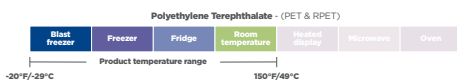

Product Number	Fabri-Kal Number	Brand	Description	Material	Color	Case pack	Lid Match			
							Flat	Sipper	Dome	Insert
9505264	KC7	Fabri-Kal	7 oz. Cold Cup	PET	Clear	1,000	-	-	-	-
9502048	KC9T	Fabri-Kal	9 oz. Cold Cup	PET	Clear	1,000	LKC9/10 LKC9/10F	-	-	-
9502040	KC9OF	Fabri-Kal	9 oz. Old Fashioned Cold Cup	PET	Clear	1,000	LKC12/20FX LKC12/20F	-	DLKC12/20NH	CI4
9502050	KC10	Fabri-Kal	10 oz. Cold Cup	PET	Clear	1,000	LKC9/10 LKC9/10F	-	-	-
9505265	KC12T	Fabri-Kal	12 oz. Cold Cup	PET	Clear	1,000	-	-	-	-
9502053	KC1214CL	Fabri-Kal	12/14 oz. Classic Cold Cup	PET	Clear	1,000	LKC12/20FX LKC12/20F	-	DLKC12/20NH	CI4
9502120	KC12SNT	Fabri-Kal	12/14 oz. Cold Cup	PET	Clear	1,000	LKC16/24FX LKC16/24F	SLKC12/24	DLKC16/24 DLKC16/24S DLKC16/24NH	CI4 CI4W
9502095	KC16T	Fabri-Kal	16 oz. Cold Cup	PET	Clear	1,000	LKC16/24FX LKC16/24F	SLKC12/24	DLKC16/24 DLKC16/24S DLKC16/24NH	CI4 CI4W
9502055	KC16S	Fabri-Kal	16/18 oz. Cold Cup	PET	Clear	1,000	LKC16/24FX LKC16/24F	SLKC12/24	DLKC16/24 DLKC16/24S DLKC16/24NH	CI4 CI4W
9502122	KC20	Fabri-Kal	20 oz. Cold Cup	PET	Clear	1,000	LKC16/24FX LKC16/24F	SLKC12/24	DLKC16/24 DLKC16/24S DLKC16/24NH	CI4W
9502074	KC24	Fabri-Kal	24 oz. Cold Cup	PET	Clear	600	LKC16/24FX LKC16/24F	SLKC12/24	DLKC16/24 DLKC16/24S DLKC16/24NH	CI4W
9502075	KC32	Fabri-Kal	32 oz. Cold Cup	PET	Clear	300	LS636FX	-	DLKC32S	-
9502126	KC124CP	Fabri-Kal	12/14 oz. Cold Cup, Flat Lid, and Cup Insert - Combo Pack	PET	Clear	500	-	-	-	-
9502087	KC16CP	Fabri-Kal	16/18 oz. Cold cup and Flat Lid - Combo Pack	PET	Clear	600	-	-	-	-