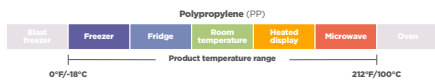

Recyclable** Nexclear® Polypropylene (PP) Cold Cups

**Recyclable - check locally, as they may not be recyclable in your area.

Product Number	Fabri-Kal Number	Brand	Description	Material	Color	Case pack	Lid Match		
							Flat	Dome	Insert
9507000	NC7	Fabri-Kal	7 oz. Cold Cup	PP	Clear	1,000	LKC9/10 LKC9/10F	-	-
9507004	NC90F	Fabri-Kal	9 oz. Old Fashioned Cold Cup	PP	Clear	1,000	LKC12/20FX LKC12/20F	DLKC12/20NH	CI4W
9507008	NC10	Fabri-Kal	10 oz. Cold Cup	PP	Clear	1,000	LKC9/10 LKC9/10F	-	-
9507060	NC12S	Fabri-Kal	12/14 oz. Cold Cup	PP	Clear	1,000	LKC16/24FX LKC16/24F	DLKC16/24 DLKC16/24S DLKC16/24NH	CI4 CI4W
9507062	NC16S	Fabri-Kal	16/18 oz. Cold Cup	PP	Clear	1,000	LKC16/24FX LKC16/24F	DLKC16/24 DLKC16/24S DLKC16/24NH	CI4 CI4W
9507065	NC20	Fabri-Kal	20 oz. Cold Cup	PP	Clear	1,000	LKC16/24FX LKC16/24F	DLKC16/24 DLKC16/24S DLKC16/24NH	CI4 CI4W
9507076	NC24	Fabri-Kal	24 oz. Cold Cup	PP	Clear	600	LKC16/24FX LKC16/24F	DLKC16/24 DLKC16/24S DLKC16/24NH	CI4W