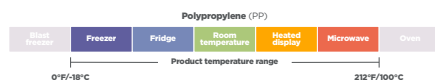

Lids and Inserts for RPET & PP Cold Cups & Sundae Dishes

RPET Lids are made with a minimum of 25% post-consumer recycled (PCR) material.

Product number	Brand	Description	Material	Color	Case pack
YLP20C	EarthChoice	Flat Lid with Straw Slot for "A" Size Cups	RPET	Clear	1,020
YLP20CNH	EarthChoice	Flat Lid without Straw Slot for "A" Size Cups	RPET	Clear	1,020
YPDL20C	EarthChoice	Dome Lid with Hole for "A" Size Cups	RPET	Clear	900
YPDL20CNH	EarthChoice	Dome Lid with No Hole for "A" Size Cups	RPET	Clear	900
YLP24C	EarthChoice	Flat Lid with Straw Slot for "B" Size Cups	RPET	Clear	1,020
YLP24CNH	EarthChoice	Flat Lid without Straw Slot for "B" Size Cups	RPET	Clear	1,020
YPDL24C	EarthChoice	Dome Lid with Hole for "B" Size Cups	RPET	Clear	900
YPDL24CLH	EarthChoice	Dome Lid with Large Hole for "B" Size Cups	RPET	Clear	900
YPDL24CNH	EarthChoice	Dome Lid with No Hole for "B" Size Cups	RPET	Clear	900
YLP24CLESS1	EarthChoice	Strawless Sipper Lid for "B" Size Cups	RPET	Clear	1,080
YLP10C	EarthChoice	Flat Lid with Straw Slot for "C" Size Cups	RPET	Clear	960
YLP321CLESS1	EarthChoice	Strawless Sipper Lid for "Q" Size Cups	RPET	Clear	900
YLER44RB	Pactiv Evergreen	Flat Lid with Straw Slot for "R" Size Cup	HIPS	Translucent	1,000
P45CINSERT	Pactiv Evergreen	4.5 oz. Insert for "A" Size Cold Cup	PET	Clear	1,224
PP04INSERT	Pactiv Evergreen	4 oz. Insert for "B" Size Cold Cup	PP	Clear	750