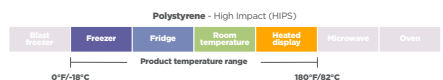

Lids and Inserts for RPET & PP Cold Cups & Sundae Dishes

RPET Lids are made with a minimum of 25% post-consumer recycled (PCR) material.

Product number	Brand	Description	Material	Color	Case pack
YLP20C	EarthChoice	Flat Lid with Straw Slot for "A" Size Cups	RPET	Clear	1,020
YLP20CNH	EarthChoice	Flat Lid without Straw Slot for "A" Size Cups	RPET	Clear	1,020
YPDL20C	EarthChoice	Dome Lid with Hole for "A" Size Cups	RPET	Clear	900
YPDL20CNH	EarthChoice	Dome Lid with No Hole for "A" Size Cups	RPET	Clear	900
YLP24C	EarthChoice	Flat Lid with Straw Slot for "B" Size Cups	RPET	Clear	1,020
YLP24CNH	EarthChoice	Flat Lid without Straw Slot for "B" Size Cups	RPET	Clear	1,020
YPDL24C	EarthChoice	Dome Lid with Hole for "B" Size Cups	RPET	Clear	900
YPDL24CLH	EarthChoice	Dome Lid with Large Hole for "B" Size Cups	RPET	Clear	900
YPDL24CNH	EarthChoice	Dome Lid with No Hole for "B" Size Cups	RPET	Clear	900
YLP24CLESS1	EarthChoice	Strawless Sipper Lid for "B" Size Cups	RPET	Clear	1,080
YLP10C	EarthChoice	Flat Lid with Straw Slot for "C" Size Cups	RPET	Clear	960
YLP321CLESS1	EarthChoice	Strawless Sipper Lid for "Q" Size Cups	RPET	Clear	900
YLER44RB	Pactiv Evergreen	Flat Lid with Straw Slot for "R" Size Cup	HIPS	Translucent	1,000
P45CINSERT	Pactiv Evergreen	4.5 oz. Insert for "A" Size Cold Cup	PET	Clear	1,224
PP04INSERT	Pactiv Evergreen	4 oz. Insert for "B" Size Cold Cup	PP	Clear	750