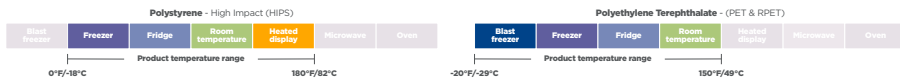

RK Translucent Cold Cups and Lids

Product Number	Fabri-Kal Number	Brand	Description	Material	Color	Case pack	Lid Match
9500018	RK3	Fabri-Kal	3 oz. Cold Cup	HIPS	Translucent	2,500	-
9508020	RK5	Fabri-Kal	5 oz. Cold Cup	HIPS	Translucent	2,500	-
9508022	RK7	Fabri-Kal	7 oz. Cold Cup	HIPS	Translucent	2,500	-
9508024	RK9	Fabri-Kal	9 oz. Cold Cup	HIPS	Translucent	2,500	LKC9/10 LKC9/10F
9508026	RK10	Fabri-Kal	10 oz. Cold Cup	HIPS	Translucent	2,500	LKC9/10 LKC9/10F
9508028	RK12	Fabri-Kal	12 oz. Cold Cup	HIPS	Translucent	1,000	LRK12/14
9508030	RK14	Fabri-Kal	14 oz. Cold Cup	HIPS	Translucent	1,000	LRK12/14
9508032	RK16	Fabri-Kal	16 oz. Cold Cup	HIPS	Translucent	1,000	LRK16/20 LKC12/20FX LKC12/20F
9508053	LKC9/10	Fabri-Kal	Flat Lid with Straw Slot and Flavor Buttons for Cold Cup	PET	Clear	2,500	-
9508068	LKC9/10F	Fabri-Kal	Flat Lid with No Straw Slot for Cold Cup	PET	Clear	2,500	-
9508216	LRK12/14	Fabri-Kal	Flat Lid with Straw Slot and Flavor Buttons for Cold Cup	HIPS	Translucent	1,000	-
9508217	LRK16	Fabri-Kal	Flat Lid with Straw Slot and Flavor Buttons for Cold Cup	HIPS	Translucent	1,000	-
9508076	LKC12/20FX	Fabri-Kal	Flat Lid with Straw Slot for Cold Cup	PET	Clear	1,000	-
9508056	LKC12/20F	Fabri-Kal	Flat Lid with No Straw Slot for Cold Cup	PET	Clear	1,000	-