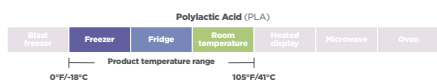

Product Number	Fabri-Kal Number	Brand	Description	Material	Color	Case pack	Lid Match			
							Flat	Slipper	Dome	Insert
9509117	GC7	Greenware	7 oz. Cold Cup	PLA	Clear	1,000	-	-	-	-
9509100	GC9OF	Greenware	9 oz. Old fashioned Cold Cup	PLA	Clear	1,000	LGC12/20 LGC12/20F	-	DLGC12/20 DLGC12/20NH	GC14
9509102	GC10	Greenware	10 oz. Cold Cup	PLA	Clear	1,000	LGC9/10	-	-	-
9509104	GC1214CL	Greenware	12/14 oz. Classic Cold Cup	PLA	Clear	1,000	LGC12/20 LGC12/20F	-	DLGC12/20 DLGC12/20NH	GC14
9509133	GC12SNT	Greenware	12/14 oz. Cold Cup	PLA	Clear	1,000	LGC16/24 LGC16/24F	SLGC16/24	DLGC16/24 DLGC16/24NH	GC14
9509138	GC16T	Greenware	16 oz. Cold Cup	PLA	Clear	1,000	LGC16/24 LGC16/24F	SLGC16/24	DLGC16/24 DLGC16/24NH	GC14
9509106	GC16S	Greenware	16/18 oz. Cold cup	PLA	Clear	1,000	LGC16/24 LGC16/24F	SLGC16/24	DLGC16/24 DLGC16/24NH	GC14
9509135	GC20	Greenware	20 oz. Cold Cup	PLA	Clear	1,000	LGC16/24 LGC16/24F	SLGC16/24	DLGC16/24 DLGC16/24NH	-
9509113	GC24	Greenware	24 oz. Cold Cup	PLA	Clear	600	LGC16/24 LGC16/24F	SLGC16/24	DLGC16/24 DLGC16/24NH	-
9509144	GC32T	Greenware	32 oz. Cold Cup	PLA	Clear	300	LGC636	-	-	-
9509126	GC1214CP	Greenware	12 oz. Classic Cold Cup, Flat Lids, and Cup Inserts - Combo Pack	PLA	Clear	500	-	-	-	-
GC7SP01	-	Greenware	7 oz. Cold Cup with Stock Print	PLA	Clear	1,000	-	-	-	-
GC9OFSP01	-	Greenware	9 oz. Old Fashioned Cold Cup with Stock Print	PLA	Clear	1,000	LGC12/20 LGC12/20F	-	DLGC12/20 DLGC12/20NH	GC14
GC10SP01	-	Greenware	10 oz. Cold Cup with Stock Print	PLA	Clear	1,000	LGC9/10	-	-	-
GC1214SP01	-	Greenware	12/14 oz. Classic Cold Cup with Stock Print	PLA	Clear	1,000	LGC12/20 LGC12/20F	-	DLGC12/20 DLGC12/20NH	GC14
GC12SSP01	-	Greenware	12/14 oz. Cold Cup with Stock Print	PLA	Clear	1,000	LGC16/24 LGC16/24F	SLGC16/24	DLGC16/24 DLGC16/24NH	GC14
GC16TSP01	-	Greenware	16 oz. Cold Cup with Stock Print	PLA	Clear	1,000	LGC16/24 LGC16/24F	SLGC16/24	DLGC16/24 DLGC16/24NH	GC14
GC16SSP01	-	Greenware	16/18 oz. Cold Cup with Stock Print	PLA	Clear	1,000	LGC16/24 LGC16/24F	SLGC16/24	DLGC16/24 DLGC16/24NH	GC14
GC20SP01	-	Greenware	20 oz. Cold Cup with Stock Print	PLA	Clear	1,000	LGC16/24 LGC16/24F	SLGC16/24	DLGC16/24 DLGC16/24NH	-
GC24SP01	-	Greenware	24 oz. Cold Cup with Stock Print	PLA	Clear	600	LGC16/24 LGC16/24F	SLGC16/24	DLGC16/24 DLGC16/24NH	-
GC32TSP01	-	Greenware	32 oz. Cold Cup with Stock Print	PLA	Clear	300	LGC636	-	-	-