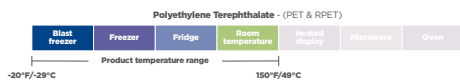

Lids and Inserts for RPET & PP Cold Cups & Sundae Dishes

RPET Lids are made with a minimum of 25% post-consumer recycled (PCR) material.

Product number	Brand	Description	Material	Color	Case pack
YLP20C	EarthChoice	Flat Lid with Straw Slot for "A" Size Cups	RPET	Clear	1,020
YLP20CNH	EarthChoice	Flat Lid without Straw Slot for "A" Size Cups	RPET	Clear	1,020
YPDL20C	EarthChoice	Dome Lid with Hole for "A" Size Cups	RPET	Clear	900
YPDL20CNH	EarthChoice	Dome Lid with No Hole for "A" Size Cups	RPET	Clear	900
YLP24C	EarthChoice	Flat Lid with Straw Slot for "B" Size Cups	RPET	Clear	1,020
YLP24CNH	EarthChoice	Flat Lid without Straw Slot for "B" Size Cups	RPET	Clear	1,020
YPDL24C	EarthChoice	Dome Lid with Hole for "B" Size Cups	RPET	Clear	900
YPDL24CLH	EarthChoice	Dome Lid with Large Hole for "B" Size Cups	RPET	Clear	900
YPDL24CNH	EarthChoice	Dome Lid with No Hole for "B" Size Cups	RPET	Clear	900
YLP24CLESS1	EarthChoice	Strawless Sipper Lid for "B" Size Cups	RPET	Clear	1,080
YLP10C	EarthChoice	Flat Lid with Straw Slot for "C" Size Cups	RPET	Clear	960
YLP321CLESS1	EarthChoice	Strawless Sipper Lid for "Q" Size Cups	RPET	Clear	900
YLER44RB	Pactiv Evergreen	Flat Lid with Straw Slot for "R" Size Cup	HIPS	Translucent	1,000
P45CINSERT	Pactiv Evergreen	4.5 oz. Insert for "A" Size Cold Cup	PET	Clear	1,224
PP04INSERT	Pactiv Evergreen	4 oz. Insert for "B" Size Cold Cup	PP	Clear	750