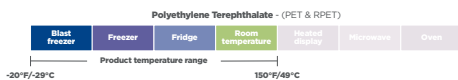

Recyclable** EarthChoice® RPET Cold Cup and Sundae Dishes

RPET Cups are made with a minimum of 25% post-consumer recycled (PCR) material.

**Recyclable - check locally, as they may not be recyclable in your area.