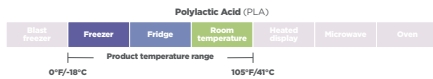

Greenware® Compostable* PLA Lids and Inserts for Cold Cups

*Commercially compostable only. Facilities may not exist in your area. Not suitable for home composting.

Product Number	Fabri-Kal Number	Brand	Description	Material	Color	Case pack
9509110	LGC9/10	Greenware	Flat X-Slot Lids with Flavor Buttons for Cold Cup	PLA	Clear	2,500
9509111	LGC12/20	Greenware	Flat X-Slot Lids with Flavor Buttons for Cold Cup	PLA	Clear	1,000
9509112	LGC16/24	Greenware	Flat X-Slot Lids with Flavor Buttons for Cold Cup	PLA	Clear	1,000
9509130	LGC636	Greenware	Flat X-Slot Lids for 32 oz. Cold Cup	PLA	Clear	1,000
9509127	LGC12/20F	Greenware	Flat No Slot Lids for Cold Cup	PLA	Clear	1,000
9509128	LGC16/24F	Greenware	Flat No Slot Lids for Cold Cup	PLA	Clear	1,000
9509132	SLGC16/24	Greenware	Strawless Sipper Lids for Cold Cup	PLA	Clear	1,000
9509120	DLGC12/20	Greenware	Dome Lids with 1" Hole for Cold Cup	PLA	Clear	1,000
9509122	DLGC16/24	Greenware	Dome Lids with 1" Hole for Cold Cup	PLA	Clear	1,000
9509121	DLGC12/20NH	Greenware	Dome Lids with No Hole for Cold Cup	PLA	Clear	1,000
9509123	DLGC16/24NH	Greenware	Dome Lids with No Hole for Cold Cup	PLA	Clear	1,000