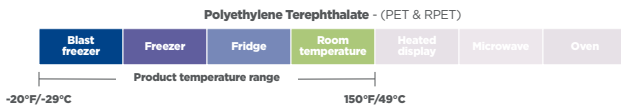

What temperature range is recommended?

PactivEvergreen.com

Visit our website today to view our range of packaging solutions.

These guidelines are supplied to assist you in determining the proper use of Pactiv Evergreen products. They are based upon testing and published guidelines and are reliable in most applications. However, because every food supplier's recipes, ingredients, processes and supply chain is unique, these guidelines are not a substitute for product testing. Confirmation of product acceptability under your specific conditions of use must be done by you.