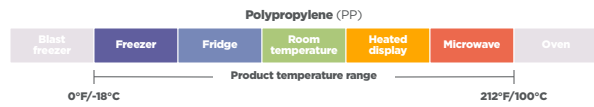

What temperature range is recommended?

PactivEvergreen.com

Visit our website today to view our range of packaging solutions.

These guidelines are supplied to assist you in determining the proper use of Pactiv Evergreen products. They are based upon testing and published guidelines and are reliable in most applications. However, because every food supplier's recipes, ingredients, processes and supply chain is unique, these guidelines are not a substitute for product testing. Confirmation of product acceptability under your specific conditions of use must be done by you.