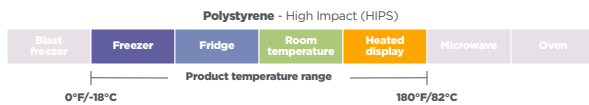

These guidelines are supplied to assist you in determining the proper use of Pactiv Evergreen products. They are based upon testing and published guidelines and are reliable in most applications. However, because every food supplier's recipes, ingredients, processes and supply chain is unique, these guidelines are not a substitute for product testing. Confirmation of product acceptability under your specific conditions of use must be done by you.