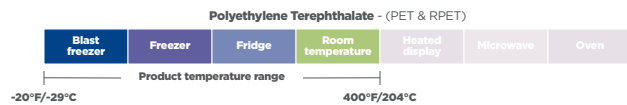

These guidelines are supplied to assist you in determining the proper use of Pactiv Evergreen products. They are based upon testing and published guidelines and are reliable in most applications. However, because every food supplier's recipes, ingredients, processes and supply chain is unique, these guidelines are not a substitute for product testing. Confirmation of product acceptability under your specific conditions of use must be done by you.