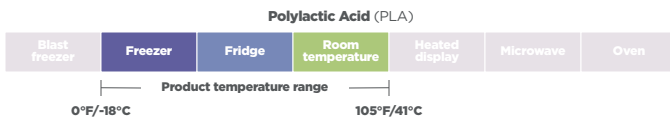

PLA

A collection of compostable, crystal-clear options to showcase your to-go items.

Made from plants

Made from polylactic acid (PLA), a resin derived from annually-renewable plants.

Commercially compostable

BPI certified to be commercially compostable only. Facilities may not exist in your area. Not suitable for home composting. Compostable products facilitate the diversion of food scraps from the landfill.

Perfect for cold menu items

Best used for cold applications like icy cold beverages, sandwiches, and salads with a heat tolerance up to 105°F.