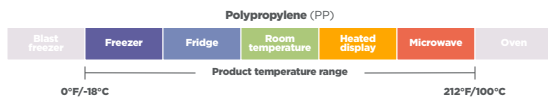

Virtual Packaging Assistant

The Virtual Packaging Assistant (VPA) app can be used for all of your Foodservice Packaging Solutions! It is available for download on all Apple, Android and Windows devices.

These guidelines are supplied to assist you in determining the proper use of Pactiv Evergreen products. They are based upon testing and published guidelines and are reliable in most applications. However, because every food supplier's recipes, ingredients, processes and supply chain is unique, these guidelines are not a substitute for product testing. Confirmation of product acceptability under your specific conditions of use must be done by you.