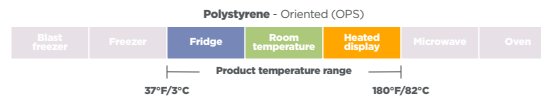

Virtual Packaging Assistant

The Virtual Packaging Assistant (VPA) app can be used for all of your Foodservice Packaging Solutions! It is available for download on all Apple, Android and Windows devices.

These guidelines are supplied to assist you in determining the proper use of Pactiv Evergreen products. They are based upon testing and published guidelines and are reliable in most applications. However, because every food supplier's recipes, ingredients, processes and supply chain is unique, these guidelines are not a substitute for product testing. Confirmation of product acceptability under your specific conditions of use must be done by you.