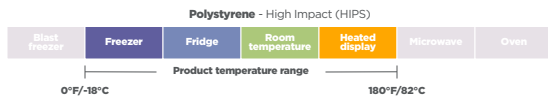

Virtual Packaging Assistant

The Virtual Packaging Assistant (VPA) app can be used for all of your Foodservice Packaging Solutions! It is available for download on all Apple, Android and Windows devices.

These guidelines are supplied to assist you in determining the proper use of Pactiv Evergreen products. They are based upon testing and published guidelines and are reliable in most applications. However, because every food supplier's recipes, ingredients, processes and supply chain is unique, these guidelines are not a substitute for product testing. Confirmation of product acceptability under your specific conditions of use must be done by you.