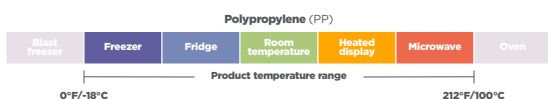

Product number	Brand	Description	Color	Material	Dimensions (in.)	Case pack
YFWFW2CH	Pactiv Evergreen	Forks, bulk	White	PP	5.9	2,000
YFWFWCH	Pactiv Evergreen	Forks, bulk	White	PP	5.9	1,000
YFWKECH	Pactiv Evergreen	Knife, bulk	Black	PP	6.2	1,000
YFWKW2CH	Pactiv Evergreen	Knife, bulk	White	PP	6.2	2,000
YFWKWCH	Pactiv Evergreen	Knife, bulk	White	PP	6.2	1,000
YFWSW2CH	Pactiv Evergreen	Spoons, bulk	White	PP	5.3	2,000
YFWSWCH	Pactiv Evergreen	Spoons, bulk	White	PP	5.3	1,000
YFWQWCH	Pactiv Evergreen	Sporks, bulk	White	PP	5.5	1,000
YFWSSECH	Pactiv Evergreen	Soup spoons, bulk	Black	PP	5.5	1,000
YFWSWCH	Pactiv Evergreen	Soup Spoons, bulk	White	PP	5.3	1,000
YFWSW2CH	Pactiv Evergreen	Soup Spoons, bulk	White	PP	5.5	2,000
YFWPWCH	Pactiv Evergreen	Parfait spoons, bulk	White	PP	8	1,000
FKFWCH	Pactiv Evergreen	Forks, wrapped	White	PP	5.9	1,000
FKKWCH	Pactiv Evergreen	Knives, wrapped	White	PP	6.2	1,000
FKQWCH	Pactiv Evergreen	Sporks, wrapped	White	PP	5.5	1,000
FKSSWCH	Pactiv Evergreen	Soup spoons, wrapped	White	PP	5.5	1,000
FKSWCH	Pactiv Evergreen	Spoons, wrapped	White	PP	5.3	1,000
YFKPRCH	Pactiv Evergreen	Parfait spoons, wrapped	Red	PP	8	1,000
FKSWNCH	Pactiv Evergreen	Cutlery kit, wrapped (spoon, napkin)	White	PP	-	1,000
FKQWNCH	Pactiv Evergreen	Cutlery kit, wrapped (spork, napkin)	White	PP	-	1,000
FKFKWNCH	Pactiv Evergreen	Cutlery kit, wrapped (fork, knife, napkin)	White	PP	-	250
FKFSKWCH	Pactiv Evergreen	Cutlery kit, wrapped (fork, spoon, knife)	White	PP	-	250
FKFSWNCH	Pactiv Evergreen	Cutlery kit, wrapped (fork, spoon, napkin)	White	PP	-	250
FKQWSCHLCH	Pactiv Evergreen	Cutlery kit, wrapped (spork, napkin, straw)	White	PP	-	1,000
FKFSKWNCH	Pactiv Evergreen	Cutlery kit, wrapped (fork, spoon, knife, napkin)	White	PP	-	250
FKFSWN57CH	Pactiv Evergreen	Cutlery kit, wrapped (fork, spoon, napkin, milk straw)	White	PP	-	500