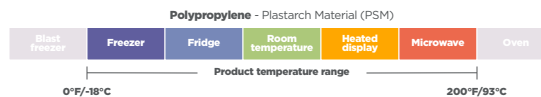

Plastarch Material (PSM) Full-Length, Heavy Weight [Click here to learn more](#)

Made from a blend of polypropylene and a minimum of 29% renewable, plant-based starch.

Product number	Brand	Description	Color	Material	Dimensions (in.)	Case pack
YPSMFTEC	EarthChoice	Forks, bulk	Tan	PSM	6.9	1,000
YPSMKTEC	EarthChoice	Knives, bulk	Tan	PSM	7.5	1,000
YPSMSTEC	EarthChoice	Spoons, bulk	Tan	PSM	5.9	1,000
YPSMSSTEC	EarthChoice	Soup spoons, bulk	Tan	PSM	5.5	1,000
YPSMKFSKTN	EarthChoice	Cutlery kit, wrapped (fork, spoon, knife, napkin, salt and pepper)	Tan	PSM	-	250