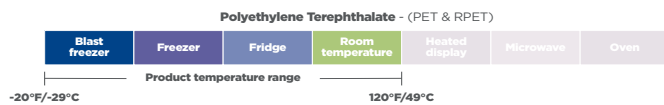

The dome lids offer flexibility for various menu items, keeping food items fresh and secure during transit.

Product specifications

Product number	Brand	Description	Dimensions (in.)	Case pack	Material	Color
YNLP12BC	Pactiv Evergreen	12" Caterware Tray	12	50	PET	CLEAR
YNLP12350RD	Pactiv Evergreen	3.5" RoseDome Lid for 12" Caterware Tray	12 x 3.5	50	PET	CLEAR
YNLP16BC	Pactiv Evergreen	16" Caterware Tray	16	50	PET	CLEAR
YNLP16400RD	Pactiv Evergreen	4" RoseDome Lid for 16" Caterware Tray	16 x 4	50	PET	CLEAR
YNLP18BC	Pactiv Evergreen	18" Caterware Tray	18	50	PET	CLEAR
YNLP18450RD	Pactiv Evergreen	4.5" RoseDome Lid for 18" Caterware Tray	18 x 4.5	50	PET	CLEAR