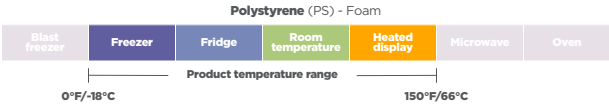

What temperature range is recommended?

Hinged Lid Containers

Hinged Lid Containers with SmartLock® Closure

The patented SmartLock® closure with audible “click” means you know it is closed. Select this line of products when you want a superior product for carryout.