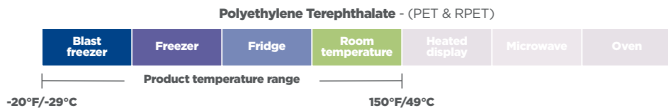

What temperature range is recommended?

PactivEvergreen.com

Visit our website today to view our range of packaging solutions.

These guidelines are supplied to assist you in determining the proper use of Pactiv Evergreen products. They are based upon testing and published guidelines and are reliable in most applications. However, because every food supplier's recipes, ingredients, processes and supply chain is unique, these guidelines are not a substitute for product testing. Confirmation of product acceptability under your specific conditions of use must be done by you.