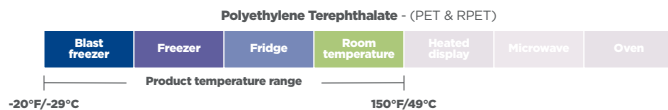

What temperature range is recommended?

PactivEvergreen.com

Visit our website today to view our range of packaging solutions.

These guidelines are supplied to assist you in determining the proper use of Pactiv Evergreen products. They are based upon testing and published guidelines and are reliable in most applications. However, because every food supplier's recipes, ingredients, processes and supply chain is unique, these guidelines are not a substitute for product testing. Confirmation of product acceptability under your specific conditions of use must be done by you.