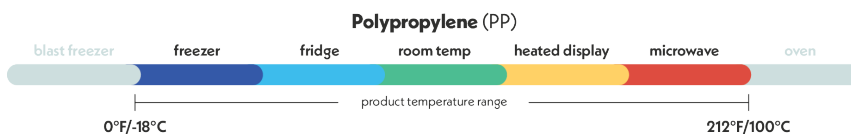

Polypropylene (PP) Custom Drinkware

Durable, versatile, and designed for reliable beverage service, polypropylene cups are ideal for a variety of applications, including drink cups, kids cups, and souvenir cups. Their crack-resistant construction provides dependable performance for cold beverages, making them a popular choice for restaurants, entertainment venues, and special events.