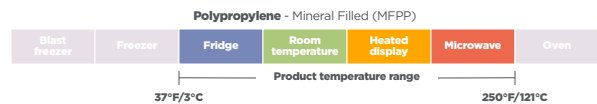

What temperature range is recommended?