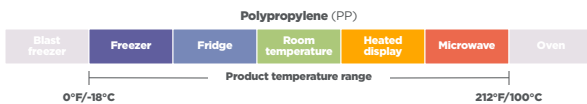

What temperature range is recommended?