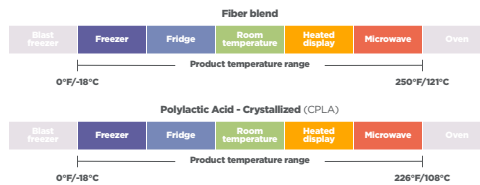

Cup sleeves

Product number	Brand	Description	Capacity (oz.)	Material	Color	Case pack
EC20000002	EarthChoice	Hot drink cup sleeve with EarthChoice print	-	Paperboard	Kraft	1,300

Soup cups and lids

Product number	Brand	Description	Capacity (oz.)	Material	Color	Case pack
PHSC8ECDI	EarthChoice	8 oz. soup cups with EarthChoice print	8	Paperboard/PLA	Orange	500
PHSC12ECDI	EarthChoice	12 oz. soup cups with EarthChoice print	12	Paperboard/PLA	Teal	500
PHSC16ECDI	EarthChoice	16 oz. soup cups with EarthChoice print	16	Paperboard/PLA	Green	500
PHSC32ECD	EarthChoice	32 oz. soup cups with EarthChoice print	32	Paperboard/PLA	Yellow	500
LMC81216EC	EarthChoice	Lid for 8-16 oz. paper soup cups	-	Fiber bend	Natural	500
LMC81216ECBB	EarthChoice	PFAS-Free lid for 8-16 oz. paper soup cups	-	Fiber bend	Natural	500

Virtual Packaging Assistant

The Virtual Packaging Assistant (VPA) app can be used for all of your Foodservice Packaging Solutions! It is available for download on all Apple, Android and Windows devices.

These guidelines are supplied to assist you in determining the proper use of Pactiv Evergreen products. They are based upon testing and published guidelines and are reliable in most applications. However, because every food supplier's recipes, ingredients, processes and supply chain is unique, these guidelines are not a substitute for product testing. Confirmation of product acceptability under your specific conditions of use must be done by you.