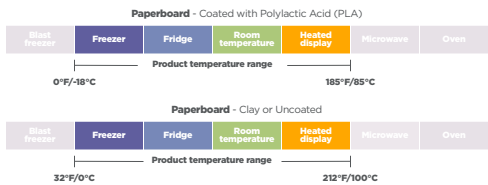

Cup sleeves

Product number	Brand	Description	Capacity (oz.)	Material	Color	Case pack
EC20000002	EarthChoice	Hot drink cup sleeve with EarthChoice print	-	Paperboard	Kraft	1,300

Soup cups and lids

Product number	Brand	Description	Capacity (oz.)	Material	Color	Case pack
PHSC8ECDI	EarthChoice	8 oz. soup cups with EarthChoice print	8	Paperboard/PLA	Orange	500
PHSC12ECDI	EarthChoice	12 oz. soup cups with EarthChoice print	12	Paperboard/PLA	Teal	500
PHSC16ECDI	EarthChoice	16 oz. soup cups with EarthChoice print	16	Paperboard/PLA	Green	500
PHSC32ECD	EarthChoice	32 oz. soup cups with EarthChoice print	32	Paperboard/PLA	Yellow	500
LMC81216EC	EarthChoice	Lid for 8-16 oz. paper soup cups	-	Fiber bend	Natural	500
LMC81216ECBB	EarthChoice	PFAS-Free lid for 8-16 oz. paper soup cups	-	Fiber bend	Natural	500

Virtual Packaging Assistant

The Virtual Packaging Assistant (VPA) app can be used for all of your Foodservice Packaging Solutions! It is available for download on all Apple, Android and Windows devices.

These guidelines are supplied to assist you in determining the proper use of Pactiv Evergreen products. They are based upon testing and published guidelines and are reliable in most applications. However, because every food supplier's recipes, ingredients, processes and supply chain is unique, these guidelines are not a substitute for product testing. Confirmation of product acceptability under your specific conditions of use must be done by you.