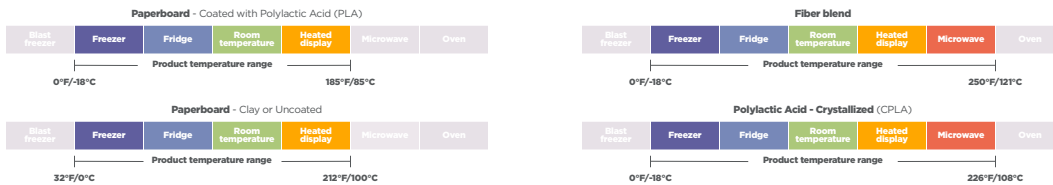

Drink cups and lids

Product number	Brand	Description	Capacity (oz.)	Material	Color	Case pack
DPHC8EC	EarthChoice	8 oz. hot drink cups with EarthChoice print	8	Paperboard/PLA	Orange	1,000
DPHC10EC	EarthChoice	10 oz. hot drink cups with EarthChoice print	10	Paperboard/PLA	Blue	1,000
DPHC12EC	EarthChoice	12 oz. hot drink cups with EarthChoice print	12	Paperboard/PLA	Teal	1,000
DPHC16EC	EarthChoice	16 oz. hot drink cups with EarthChoice print	16	Paperboard/PLA	Green	1,000
DPHC20EC	EarthChoice	20 oz. hot drink cups with EarthChoice print	20	Paperboard/PLA	Brown	1,000
LHCPLA1220	EarthChoice	Lid for 10-20 oz. paper hot drink cups	-	CPLA	White	1,000

Cup sleeves

Product number	Brand	Description	Capacity (oz.)	Material	Color	Case pack
EC20000002	EarthChoice	Hot drink cup sleeve with EarthChoice print	-	Paperboard	Kraft	1,300

Soup cups and lids

Product number	Brand	Description	Capacity (oz.)	Material	Color	Case pack
PHSC8ECDI	EarthChoice	8 oz. soup cups with EarthChoice print	8	Paperboard/PLA	Orange	500
PHSC12ECDI	EarthChoice	12 oz. soup cups with EarthChoice print	12	Paperboard/PLA	Teal	500
PHSC16ECDI	EarthChoice	16 oz. soup cups with EarthChoice print	16	Paperboard/PLA	Green	500
PHSC32ECD	EarthChoice	32 oz. soup cups with EarthChoice print	32	Paperboard/PLA	Yellow	500
LMC81216ECBB	EarthChoice	PFAS-Free lid for 8-16 oz. paper soup cups	-	Fiber bend	Natural	500

Virtual Packaging Assistant

The Virtual Packaging Assistant (VPA) app can be used for all of your Foodservice Packaging Solutions! It is available for download on all Apple, Android and Windows devices.

These guidelines are supplied to assist you in determining the proper use of Pactiv Evergreen products. They are based upon testing and published guidelines and are reliable in most applications. However, because every food supplier's recipes, ingredients, processes and supply chain is unique, these guidelines are not a substitute for product testing. Confirmation of product acceptability under your specific conditions of use must be done by you.