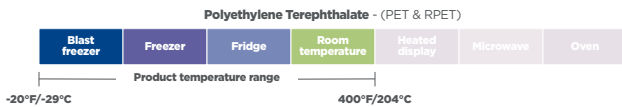

What temperature range is recommended?

Virtual Packaging Assistant

The Virtual Packaging Assistant (VPA) app can be used for all of your Foodservice Packaging Solutions! It is available for download on all Apple, Android and Windows devices.

These guidelines are supplied to assist you in determining the proper use of Pactiv Evergreen products. They are based upon testing and published guidelines and are reliable in most applications. However, because every food supplier's recipes, ingredients, processes and supply chain is unique, these guidelines are not a substitute for product testing. Confirmation of product acceptability under your specific conditions of use must be done by you.