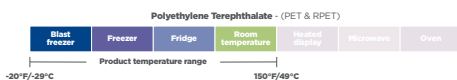

Product Number	Fabri-Kal Number	Brand	Description	Material	Color	Case Pack	Lid Match			
							Flat	Sipper	Dome	Insert
9505264	KC7	Fabri-Kal	7 oz. Cold Cup	PET	Clear	1,000	-	-	-	-
9502048	KC9T	Fabri-Kal	9 oz. Cold Cup	PET	Clear	1,000	LKC9/10	-	-	-
9502040	KC9OF	Fabri-Kal	9 oz. Old Fashioned Cold Cup	PET	Clear	1,000	LKC12/20FX LKC12/20F	-	DLKC12/20NH	CI4
9502050	KC10	Fabri-Kal	10 oz. Cold Cup	PET	Clear	1,000	LKC9/10	-	-	-
9505265	KC12T	Fabri-Kal	12 oz. Cold Cup	PET	Clear	1,000	-	-	-	-
9502053	KC1214CL	Fabri-Kal	12/14 oz. Classic Cold Cup	PET	Clear	1,000	LKC12/20FX LKC12/20F	-	DLKC12/20NH	CI4
9502120	KC12SNT	Fabri-Kal	12/14 oz. Cold Cup	PET	Clear	1,000	LKC16/24FX LKC16/24F	SLKC12/24	DLKC16/24 DLKC16/24S DLKC16/24NH	CI4 CI4W
9502095	KC16T	Fabri-Kal	16 oz. Cold Cup	PET	Clear	1,000	LKC16/24FX LKC16/24F	SLKC12/24	DLKC16/24 DLKC16/24S DLKC16/24NH	CI4 CI4W
9502055	KC16S	Fabri-Kal	16/18 oz. Cold Cup	PET	Clear	1,000	LKC16/24FX LKC16/24F	SLKC12/24	DLKC16/24 DLKC16/24S DLKC16/24NH	CI4 CI4W
9502122	KC20	Fabri-Kal	20 oz. Cold Cup	PET	Clear	1,000	LKC16/24FX LKC16/24F	SLKC12/24	DLKC16/24 DLKC16/24S DLKC16/24NH	CI4W
9502074	KC24	Fabri-Kal	24 oz. Cold Cup	PET	Clear	600	LKC16/24FX LKC16/24F	SLKC12/24	DLKC16/24 DLKC16/24S DLKC16/24NH	CI4W
9502075	KC32	Fabri-Kal	32 oz. Cold Cup	PET	Clear	300	LS636FX	-	DLKC32S	-
9502126	KC124CP	Fabri-Kal	12/14 oz. Cold Cup, Flat Lid, and Cup Insert - Combo Pack	PET	Clear	500	-	-	-	-
9502087	KC16CP	Fabri-Kal	16/18 oz. Cold cup and Flat Lid - Combo Pack	PET	Clear	600	-	-	-	-