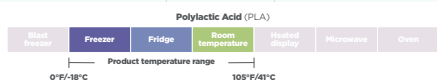

## Greenware® Compostable\* PLA Cold Cups

\*Commercially compostable only. Facilities may not exist in your area.  
Not suitable for home composting.

Product Number	Brand	Description	Material	Color	Case Pack	Lid Match			
						Flat	Sipper	Dome	Insert
9509117   GC7	Greenware	7 oz. Cold Cups	PLA	Clear	1,000	-	-	-	-
9509100   GC9OF	Greenware	9 oz. Old Fashioned "A" Size Cold Cups	PLA	Clear	1,000	LGC9/1214 LGC9/1214F	-	DLGC9/1214 DLGC9/1214NH	-
9509102   GC10	Greenware	10 oz. "C" Size Cold Cups	PLA	Clear	1,000	-	-	-	-
9509104   GC1214CL	Greenware	12/14 oz. Classic "A" Size Cold Cups	PLA	Clear	1,000	LGC9/1214 LGC9/1214F	-	DLGC9/1214 DLGC9/1214NH	GC14
9509133   GC12SNT	Greenware	12/14 oz. "B" Size Cold Cups	PLA	Clear	1,000	LGC12-24 LGC12-24F	SLGC12-24	DLGC12-24 DLGC12-24NH	GC14
9509138   GC16T	Greenware	16 oz. "B" Size Cold Cups	PLA	Clear	1,000	LGC12-24 LGC12-24F	SLGC12-24	DLGC12-24 DLGC12-24NH	GC14
9509106   GC16S	Greenware	16/18 oz. "B" Size Cold Cups	PLA	Clear	1,000	LGC12-24 LGC12-24F	SLGC12-24	DLGC12-24 DLGC12-24NH	GC14
9509135   GC20	Greenware	20 oz. "B" Size Cold Cups	PLA	Clear	1,000	LGC12-24 LGC12-24F	SLGC12-24	DLGC12-24 DLGC12-24NH	-
9509113   GC24	Greenware	24 oz. "B" Size Cold Cups	PLA	Clear	600	LGC12-24 LGC12-24F	SLGC12-24	DLGC12-24 DLGC12-24NH	-
9509144   GC32T	Greenware	32 oz. "D" Size Cold Cups	PLA	Clear	300	LGC32	-	-	-
9509126   GC1214CP	Greenware	12 oz. "A" Size Cold Cups, Flat Lids, and Cup Inserts Combo Pack	PLA	Clear	500	-	-	-	-
GC7SP01	Greenware	7 oz. Cold Cups with Print	PLA	Clear	1,000	-	-	-	-
GC9OFSP01	Greenware	9 oz. Old Fashioned "A" Size Cold Cups with Print	PLA	Clear	1,000	LGC9/1214 LGC9/1214F	-	DLGC9/1214 DLGC9/1214NH	GC14
GC10SP01	Greenware	10 oz. "C" Size Cold Cups with Print	PLA	Clear	1,000	-	-	-	-
GC1214SP01	Greenware	12/14 oz. Classic "A" Size Cold Cups with Print	PLA	Clear	1,000	LGC9/1214 LGC9/1214F	-	DLGC9/1214 DLGC9/1214NH	GC14
GC12SSP01	Greenware	12/14 oz. "B" Size Cups with Print	PLA	Clear	1,000	LGC12-24 LGC12-24F	SLGC12-24	DLGC12-24 DLGC12-24NH	GC14
GC16TSP01	Greenware	16 oz. "B" Size Cold Cups with Print	PLA	Clear	1,000	LGC12-24 LGC12-24F	SLGC12-24	DLGC12-24 DLGC12-24NH	GC14
GC16SSP01	Greenware	16/18 oz. "B" Size Cold Cups with Print	PLA	Clear	1,000	LGC12-24 LGC12-24F	SLGC12-24	DLGC12-24 DLGC12-24NH	GC14
GC20SP01	Greenware	20 oz. "B" Size Cold Cups with Print	PLA	Clear	1,000	LGC12-24 LGC12-24F	SLGC12-24	DLGC12-24 DLGC12-24NH	-
GC24SP01	Greenware	24 oz. "B" Size Cold Cups with Print	PLA	Clear	600	LGC12-24 LGC12-24F	SLGC12-24	DLGC12-24 DLGC12-24NH	-
GC32TSP01	Greenware	32 oz. "D" Size Cold Cups with Print	PLA	Clear	300	LGC32	-	-	-