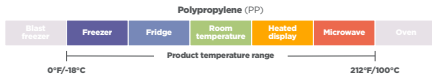

^o Items are only available for custom printing.