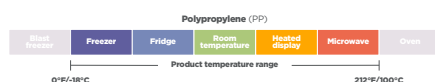

Product number	Brand	Description	Material	Color	Case Pack
YPPL12N	Pactiv Evergreen	Flat Lid with Straw Slot for "A" Size Cups	PP	Clear	1,000
YLP20C	EarthChoice	Flat Lid with Straw Slot for "A" Size Cups	RPET	Clear	1,020
YLP20CNH	EarthChoice	Flat Lid without Straw Slot for "A" Size Cups	RPET	Clear	1,020
YPPDL12N	Pactiv Evergreen	Dome Lid with Hole for "A" Size Cups	PP	Clear	1,100
YPDL20C	EarthChoice	Dome Lid with Hole for "A" Size Cups	RPET	Clear	900
YPDL20CNH	EarthChoice	Dome Lid with No Hole for "A" Size Cups	RPET	Clear	900
YPPL24N	Pactiv Evergreen	Flat Lid with Straw Slot for "B" Size Cups	PP	Clear	960
YLP24C	EarthChoice	Flat Lid with Straw Slot for "B" Size Cups	RPET	Clear	1,020
YLP24CNH	EarthChoice	Flat Lid without Straw Slot for "B" Size Cups	RPET	Clear	1,020
YPPDL24N	Pactiv Evergreen	Dome Lid with Hole for "B" Size Cups	PP	Clear	900
YPDL24C	EarthChoice	Dome Lid with Hole for "B" Size Cups	RPET	Clear	900
YPDL24CLH	EarthChoice	Dome Lid with Large Hole for "B" Size Cups	RPET	Clear	900
YPDL24CNH	EarthChoice	Dome Lid with No Hole for "B" Size Cups	RPET	Clear	900
YLP24CLESS1	EarthChoice	Strawless Sipper Lid for "B" Size Cups	RPET	Clear	1,080
YPPL302N	Pactiv Evergreen	Flat Lid with Straw Slot for "Q" Size Cups	PP	Clear	1,000
YLP321CLESS1	EarthChoice	Strawless Sipper Lid for "Q" Size Cups	RPET	Clear	900
YPPDL32N	Pactiv Evergreen	Dome Lid with Hole for "Q" Size Cups	PP	Clear	975
YPPL44N	Pactiv Evergreen	Flat Lid with Straw Slot for "R" Size Cup	PP	Clear	1,000
YLER44RB	Pactiv Evergreen	Flat Lid with Straw Slot for "R" Size Cup	HIPS	Translucent	1,000
YPPDL44N	Pactiv Evergreen	Dome Lid with Straw Slot for "R" Size Cup	PP	Clear	1,110
P45INSERT	Pactiv Evergreen	4.5 oz Insert for "A" Size Cold Cup	PET	Clear	1,224
PP04INSERT	Pactiv Evergreen	4 oz. Insert for "B" Size Cold Cup	PP	Clear	750