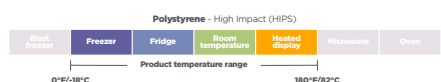

Product number	Brand	Description	Material	Color	Case Pack
YPPL12N	Pactiv Evergreen	Flat Lid with Straw Slot for "A" Size Cups	PP	Clear	1,000
YLP20C	EarthChoice	Flat Lid with Straw Slot for "A" Size Cups	RPET	Clear	1,020
YLP20CNH	EarthChoice	Flat Lid without Straw Slot for "A" Size Cups	RPET	Clear	1,020
YPPDL12N	Pactiv Evergreen	Dome Lid with Hole for "A" Size Cups	PP	Clear	1,100
YPDL20C	EarthChoice	Dome Lid with Hole for "A" Size Cups	RPET	Clear	900
YPDL20CNH	EarthChoice	Dome Lid with No Hole for "A" Size Cups	RPET	Clear	900
YPPL24N	Pactiv Evergreen	Flat Lid with Straw Slot for "B" Size Cups	PP	Clear	960
YLP24C	EarthChoice	Flat Lid with Straw Slot for "B" Size Cups	RPET	Clear	1,020
YLP24CNH	EarthChoice	Flat Lid without Straw Slot for "B" Size Cups	RPET	Clear	1,020
YPPDL24N	Pactiv Evergreen	Dome Lid with Hole for "B" Size Cups	PP	Clear	900
YPDL24C	EarthChoice	Dome Lid with Hole for "B" Size Cups	RPET	Clear	900
YPDL24CLH	EarthChoice	Dome Lid with Large Hole for "B" Size Cups	RPET	Clear	900
YPDL24CNH	EarthChoice	Dome Lid with No Hole for "B" Size Cups	RPET	Clear	900
YLP24CLESS1	EarthChoice	Strawless Sipper Lid for "B" Size Cups	RPET	Clear	1,080
YPPL302N	Pactiv Evergreen	Flat Lid with Straw Slot for "Q" Size Cups	PP	Clear	1,000
YLP321CLESS1	EarthChoice	Strawless Sipper Lid for "Q" Size Cups	RPET	Clear	900
YPPDL32N	Pactiv Evergreen	Dome Lid with Hole for "Q" Size Cups	PP	Clear	975
YPPL44N	Pactiv Evergreen	Flat Lid with Straw Slot for "R" Size Cup	PP	Clear	1,000
YLER44RB	Pactiv Evergreen	Flat Lid with Straw Slot for "R" Size Cup	HIPS	Translucent	1,000
YPPDL44N	Pactiv Evergreen	Dome Lid with Straw Slot for "R" Size Cup	PP	Clear	1,110
P45INSERT	Pactiv Evergreen	4.5 oz Insert for "A" Size Cold Cup	PET	Clear	1,224
PP04INSERT	Pactiv Evergreen	4 oz. Insert for "B" Size Cold Cup	PP	Clear	750