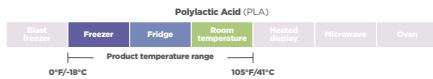

Greenware® Compostable* PLA Lids and Inserts for Cold Cups

*Commercially compostable only. Facilities may not exist in your area. Not suitable for home composting.

Product Number	Fabri-Kal Number	Brand	Description	Material	Color	Case Pack
9509111	LGC9/1214	Greenware	Flat X-Slot Lids for "A" Size Cups	PLA	Clear	1,000
9509112	LGC12-24	Greenware	Flat X-Slot Lids for "B" Size Cups	PLA	Clear	1,000
9509130	LGC32	Greenware	Flat X-Slot Lids for "D" Size Cups	PLA	Clear	1,000
9509127	LGC9/1214F	Greenware	Flat Lids with No Slot for "A" Size Cups	PLA	Clear	1,000
9509128	LGC12-24F	Greenware	Flat Lids with No Slot for "B" Size Cups	PLA	Clear	1,000
9509132	SLGC12-24	Greenware	Strawless Sipper Lids for "B" Size Cups	PLA	Clear	1,000
9509120	DLGC9/1214	Greenware	Dome Lids with 1" Hole for "A" Size Cups	PLA	Clear	1,000
9509122	DLGC12-24	Greenware	Dome Lids with 1" Hole for "B" Size Cups	PLA	Clear	1,000
9509121	DLGC9/1214NH	Greenware	Dome Lids with No Hole for "A" Size Cups	PLA	Clear	1,000
9509123	DLGC12-24NH	Greenware	Dome Lids with No Hole for "B" Size Cups	PLA	Clear	1,000
9509125	GCI4	Greenware	4 oz. Insert for Cold Cups	PLA	Clear	1,000