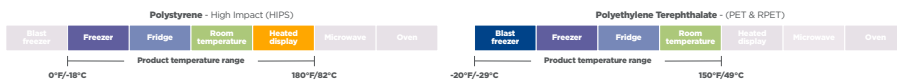

RK Translucent Cold Cups and Lids

Product Number	Fabri-Kal Number	Brand	Description	Material	Color	Case Pack	Lid Match
9500018	RK3	Fabri-Kal	3 oz. Cold Cup	HIPS	Translucent	2,500	-
9508020	RK5	Fabri-Kal	5 oz. Cold Cup	HIPS	Translucent	2,500	-
9508022	RK7	Fabri-Kal	7 oz. Cold Cup	HIPS	Translucent	2,500	-
9508024	RK9	Fabri-Kal	9 oz. Cold Cup	HIPS	Translucent	2,500	LKC9/10
9508026	RK10	Fabri-Kal	10 oz. Cold Cup	HIPS	Translucent	2,500	LKC9/10
9508028	RK12	Fabri-Kal	12 oz. Cold Cup	HIPS	Translucent	1,000	-
9508030	RK14	Fabri-Kal	14 oz. Cold Cup	HIPS	Translucent	1,000	-
9508032	RK16	Fabri-Kal	16 oz. Cold Cup	HIPS	Translucent	1,000	LRK16/20 LKC12/20FX LKC12/20F
9508053	LKC9/10	Fabri-Kal	Flat Lid with Straw Slot for Cold Cup	PET	Clear	2,500	-
9508068	LKC9/10F	Fabri-Kal	Flat Lid with No Straw Slot for Cold Cup	PET	Clear	2,500	-
9508217	LRK16/20	Fabri-Kal	Flat Lid with Straw Slow and Flavor Buttons for 16 oz. Translucent Cold Cup	HIPS	Translucent	1,000	-
9508076	LKC12/20FX	Fabri-Kal	Flat Lid with Straw Slot for Cold Cup	PET	Clear	1,000	-
9508056	LKC12/20F	Fabri-Kal	Flat Lid with No Straw Slot for Cold Cup	PET	Clear	1,000	-