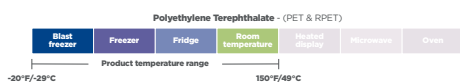

Product number	Brand	Description	Material	Color	Case Pack
YPPL12N	Pactiv Evergreen	Flat Lid with Straw Slot for "A" Size Cups	PP	Clear	1,000
YLP20C	EarthChoice	Flat Lid with Straw Slot for "A" Size Cups	RPET	Clear	1,020
YLP20CNH	EarthChoice	Flat Lid without Straw Slot for "A" Size Cups	RPET	Clear	1,020
YPPDL12N	Pactiv Evergreen	Dome Lid with Hole for "A" Size Cups	PP	Clear	1,100
YPDL20C	EarthChoice	Dome Lid with Hole for "A" Size Cups	RPET	Clear	900
YPDL20CNH	EarthChoice	Dome Lid with No Hole for "A" Size Cups	RPET	Clear	900
YPPL24N	Pactiv Evergreen	Flat Lid with Straw Slot for "B" Size Cups	PP	Clear	960
YLP24C	EarthChoice	Flat Lid with Straw Slot for "B" Size Cups	RPET	Clear	1,020
YLP24CNH	EarthChoice	Flat Lid without Straw Slot for "B" Size Cups	RPET	Clear	1,020
YPPDL24N	Pactiv Evergreen	Dome Lid with Hole for "B" Size Cups	PP	Clear	900
YPDL24C	EarthChoice	Dome Lid with Hole for "B" Size Cups	RPET	Clear	900
YPDL24CLH	EarthChoice	Dome Lid with Large Hole for "B" Size Cups	RPET	Clear	900
YPDL24CNH	EarthChoice	Dome Lid with No Hole for "B" Size Cups	RPET	Clear	900
YLP24CLESS1	EarthChoice	Strawless Sipper Lid for "B" Size Cups	RPET	Clear	1,080
YPPL302N	Pactiv Evergreen	Flat Lid with Straw Slot for "Q" Size Cups	PP	Clear	1,000
YLP321CLESS1	EarthChoice	Strawless Sipper Lid for "Q" Size Cups	RPET	Clear	900
YPPDL32N	Pactiv Evergreen	Dome Lid with Hole for "Q" Size Cups	PP	Clear	975
YPPL44N	Pactiv Evergreen	Flat Lid with Straw Slot for "R" Size Cup	PP	Clear	1,000
YLER44RB	Pactiv Evergreen	Flat Lid with Straw Slot for "R" Size Cup	HIPS	Translucent	1,000
YPPDL44N	Pactiv Evergreen	Dome Lid with Straw Slot for "R" Size Cup	PP	Clear	1,110
P45INSERT	Pactiv Evergreen	4.5 oz Insert for "A" Size Cold Cup	PET	Clear	1,224
PP04INSERT	Pactiv Evergreen	4 oz. Insert for "B" Size Cold Cup	PP	Clear	750