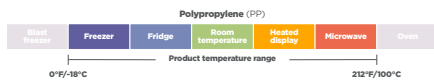

Recyclable** Nexclear® Polypropylene (PP) Cold Cups

**Recyclable - check locally, as they may not be recyclable in your area.

Product Number	Fabri-Kal Number	Brand	Description	Material	Color	Case Pack	Lid Match		
							Flat	Dome	Insert
9507000	NC7	Fabri-Kal	7 oz. Cold Cup	PP	Clear	1,000	LKC9/10	-	-
9507004	NC9OF	Fabri-Kal	9 oz. Old Fashioned Cold Cup	PP	Clear	1,000	LKC12/20FX LKC12/20F	DLKC12/20NH	CI4
9507008	NC10	Fabri-Kal	10 oz. Cold Cup	PP	Clear	1,000	LKC9/10	-	-
9507060	NC12S	Fabri-Kal	12/14 oz. Cold Cup	PP	Clear	1,000	LKC16/24FX LKC16/24F	DLKC16/24 DLKC16/24S DLKC16/24NH	CI4 CI4W
9507062	NC16S	Fabri-Kal	16/18 oz. Cold Cup	PP	Clear	1,000	LKC16/24FX LKC16/24F	DLKC16/24 DLKC16/24S DLKC16/24NH	CI4 CI4W
9507065	NC20	Fabri-Kal	20 oz. Cold Cup	PP	Clear	1,000	LKC16/24FX LKC16/24F	DLKC16/24 DLKC16/24S DLKC16/24NH	CI4 CI4W
9507076	NC24	Fabri-Kal	24 oz. Cold Cup	PP	Clear	600	LKC16/24FX LKC16/24F	DLKC16/24 DLKC16/24S DLKC16/24NH	CI4W