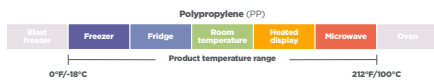

Recyclable** Nexclear® Polypropylene (PP) Cold Cups

**Recyclable - check locally, as they may not be recyclable in your area.

Product Number	Fabri-Kal Number	Brand	Description	Material	Color	Case pack	Lid Match		
							Flat	Dome	Insert
9507000	NC7	Fabri-Kal	7 oz. Cold Cup	PP	Clear	1,000	LKC9/10 LKC9/10F	-	-
9507004	NC90F	Fabri-Kal	9 oz. Old Fashioned Cold Cup	PP	Clear	1,000	LKC12/20FX LKC12/20F	DLKC12/20NH	CI4W
9507008	NC10	Fabri-Kal	10 oz. Cold Cup	PP	Clear	1,000	LKC9/10 LKC9/10F	-	-
9507060	NC12S	Fabri-Kal	12/14 oz. Cold Cup	PP	Clear	1,000	LKC16/24FX LKC16/24F	DLKC16/24 DLKC16/24S DLKC16/24NH	CI4 CI4W
9507062	NC16S	Fabri-Kal	16/18 oz. Cold Cup	PP	Clear	1,000	LKC16/24FX LKC16/24F	DLKC16/24 DLKC16/24S DLKC16/24NH	CI4 CI4W
9507065	NC20	Fabri-Kal	20 oz. Cold Cup	PP	Clear	1,000	LKC16/24FX LKC16/24F	DLKC16/24 DLKC16/24S DLKC16/24NH	CI4 CI4W
9507076	NC24	Fabri-Kal	24 oz. Cold Cup	PP	Clear	600	LKC16/24FX LKC16/24F	DLKC16/24 DLKC16/24S DLKC16/24NH	CI4W