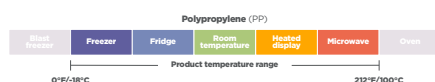

Product number	Brand	Description	Material	Color	Case pack
YPP1214N	Pactiv Evergreen	Flat Lid with Straw Slot for "A" Size Cups	PP	Clear	1,000
YLP20C	EarthChoice	Flat Lid with Straw Slot for "A" Size Cups	RPET	Clear	1,020
YLP20CNH	EarthChoice	Flat Lid without Straw Slot for "A" Size Cups	RPET	Clear	1,020
YPPDL12N	Pactiv Evergreen	Dome Lid with Hole for "A" Size Cups	PP	Clear	1,100
YDDL20C	EarthChoice	Dome Lid with Hole for "A" Size Cups	RPET	Clear	900
YDDL20CNH	EarthChoice	Dome Lid with No Hole for "A" Size Cups	RPET	Clear	900
YPP124N	Pactiv Evergreen	Flat Lid with Straw Slot for "B" Size Cups	PP	Clear	960
YLP24C	EarthChoice	Flat Lid with Straw Slot for "B" Size Cups	RPET	Clear	1,020
YLP24CNH	EarthChoice	Flat Lid without Straw Slot for "B" Size Cups	RPET	Clear	1,020
YPPDL24N	Pactiv Evergreen	Dome Lid with Hole for "B" Size Cups	PP	Clear	900
YDDL24C	EarthChoice	Dome Lid with Hole for "B" Size Cups	RPET	Clear	900
YDDL24CLH	EarthChoice	Dome Lid with Large Hole for "B" Size Cups	RPET	Clear	900
YDDL24CNH	EarthChoice	Dome Lid with No Hole for "B" Size Cups	RPET	Clear	900
YLP24CLESS1	EarthChoice	Strawless Sipper Lid for "B" Size Cups	RPET	Clear	1,080
YPP1302N	Pactiv Evergreen	Flat Lid with Straw Slot for "Q" Size Cups	PP	Clear	1,000
YLP321CLESS1	EarthChoice	Strawless Sipper Lid for "Q" Size Cups	RPET	Clear	900
YPPDL32N	Pactiv Evergreen	Dome Lid with Hole for "Q" Size Cups	PP	Clear	975
YPP144N	Pactiv Evergreen	Flat Lid with Straw Slot for "R" Size Cup	PP	Clear	1,000
YLER44RB	Pactiv Evergreen	Flat Lid with Straw Slot for "R" Size Cup	HIPS	Translucent	1,000
YPPDL44N	Pactiv Evergreen	Dome Lid with Straw Slot for "R" Size Cup	PP	Clear	1,110
P45INSERT	Pactiv Evergreen	4.5 oz. Insert for "A" Size Cold Cup	PET	Clear	1,224
PP04INSERT	Pactiv Evergreen	4 oz. Insert for "B" Size Cold Cup	PP	Clear	750