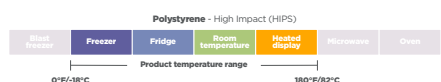

Product number	Brand	Description	Material	Color	Case pack
YPP1214N	Pactiv Evergreen	Flat Lid with Straw Slot for "A" Size Cups	PP	Clear	1,000
YLP20C	EarthChoice	Flat Lid with Straw Slot for "A" Size Cups	RPET	Clear	1,020
YLP20CNH	EarthChoice	Flat Lid without Straw Slot for "A" Size Cups	RPET	Clear	1,020
YPPDL12N	Pactiv Evergreen	Dome Lid with Hole for "A" Size Cups	PP	Clear	1,100
YDDL20C	EarthChoice	Dome Lid with Hole for "A" Size Cups	RPET	Clear	900
YDDL20CNH	EarthChoice	Dome Lid with No Hole for "A" Size Cups	RPET	Clear	900
YPP124N	Pactiv Evergreen	Flat Lid with Straw Slot for "B" Size Cups	PP	Clear	960
YLP24C	EarthChoice	Flat Lid with Straw Slot for "B" Size Cups	RPET	Clear	1,020
YLP24CNH	EarthChoice	Flat Lid without Straw Slot for "B" Size Cups	RPET	Clear	1,020
YPPDL24N	Pactiv Evergreen	Dome Lid with Hole for "B" Size Cups	PP	Clear	900
YDDL24C	EarthChoice	Dome Lid with Hole for "B" Size Cups	RPET	Clear	900
YDDL24CLH	EarthChoice	Dome Lid with Large Hole for "B" Size Cups	RPET	Clear	900
YDDL24CNH	EarthChoice	Dome Lid with No Hole for "B" Size Cups	RPET	Clear	900
YLP24CLESS1	EarthChoice	Strawless Sipper Lid for "B" Size Cups	RPET	Clear	1,080
YPP1302N	Pactiv Evergreen	Flat Lid with Straw Slot for "Q" Size Cups	PP	Clear	1,000
YLP321CLESS1	EarthChoice	Strawless Sipper Lid for "Q" Size Cups	RPET	Clear	900
YPPDL32N	Pactiv Evergreen	Dome Lid with Hole for "Q" Size Cups	PP	Clear	975
YPP144N	Pactiv Evergreen	Flat Lid with Straw Slot for "R" Size Cup	PP	Clear	1,000
YLER44RB	Pactiv Evergreen	Flat Lid with Straw Slot for "R" Size Cup	HIPS	Translucent	1,000
YPPDL44N	Pactiv Evergreen	Dome Lid with Straw Slot for "R" Size Cup	PP	Clear	1,110
P45INSERT	Pactiv Evergreen	4.5 oz. Insert for "A" Size Cold Cup	PET	Clear	1,224
PP04INSERT	Pactiv Evergreen	4 oz. Insert for "B" Size Cold Cup	PP	Clear	750