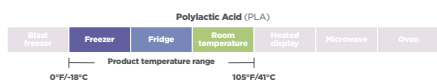

Product Number	Fabri-Kal Number	Brand	Description	Material	Color	Case pack	Lid Match			
							Flat	Sipper	Dome	Insert
9509117	GC7	Greenware	7 oz. Cold Cup	PLA	Clear	1,000	-	-	-	-
9509100	GC9OF	Greenware	9 oz. Old fashioned Cold Cup	PLA	Clear	1,000	LGC12/20 LGC12/20F	-	DLGC12/20 DLGC12/20NH	GC14
9509102	GC10	Greenware	10 oz. Cold Cup	PLA	Clear	1,000	LGC9/10	-	-	-
9509104	GC1214CL	Greenware	12/14 oz. Classic Cold Cup	PLA	Clear	1,000	LGC12/20 LGC12/20F	-	DLGC12/20 DLGC12/20NH	GC14
9509133	GC12SNT	Greenware	12/14 oz. Cold Cup	PLA	Clear	1,000	LGC16/24 LGC16/24F	SLGC16/24	DLGC16/24 DLGC16/24NH	GC14
9509138	GC16T	Greenware	16 oz. Cold Cup	PLA	Clear	1,000	LGC16/24 LGC16/24F	SLGC16/24	DLGC16/24 DLGC16/24NH	GC14
9509106	GC16S	Greenware	16/18 oz. Cold cup	PLA	Clear	1,000	LGC16/24 LGC16/24F	SLGC16/24	DLGC16/24 DLGC16/24NH	GC14
9509135	GC20	Greenware	20 oz. Cold Cup	PLA	Clear	1,000	LGC16/24 LGC16/24F	SLGC16/24	DLGC16/24 DLGC16/24NH	-
9509113	GC24	Greenware	24 oz. Cold Cup	PLA	Clear	600	LGC16/24 LGC16/24F	SLGC16/24	DLGC16/24 DLGC16/24NH	-
9509144	GC32T	Greenware	32 oz. Cold Cup	PLA	Clear	300	LGC636	-	-	-
9509126	GC1214CP	Greenware	12 oz. Classic Cold Cup, Flat Lids, and Cup Inserts - Combo Pack	PLA	Clear	500	-	-	-	-
GC7SP01	-	Greenware	7 oz. Cold Cup with Stock Print	PLA	Clear	1,000	-	-	-	-
GC9OFSP01	-	Greenware	9 oz. Old Fashioned Cold Cup with Stock Print	PLA	Clear	1,000	LGC12/20 LGC12/20F	-	DLGC12/20 DLGC12/20NH	GC14
GC10SP01	-	Greenware	10 oz. Cold Cup with Stock Print	PLA	Clear	1,000	LGC9/10	-	-	-
GC1214SP01	-	Greenware	12/14 oz. Classic Cold Cup with Stock Print	PLA	Clear	1,000	LGC12/20 LGC12/20F	-	DLGC12/20 DLGC12/20NH	GC14
GC12SSP01	-	Greenware	12/14 oz. Cold Cup with Stock Print	PLA	Clear	1,000	LGC16/24 LGC16/24F	SLGC16/24	DLGC16/24 DLGC16/24NH	GC14
GC16TSP01	-	Greenware	16 oz. Cold Cup with Stock Print	PLA	Clear	1,000	LGC16/24 LGC16/24F	SLGC16/24	DLGC16/24 DLGC16/24NH	GC14
GC16SSP01	-	Greenware	16/18 oz. Cold Cup with Stock Print	PLA	Clear	1,000	LGC16/24 LGC16/24F	SLGC16/24	DLGC16/24 DLGC16/24NH	GC14
GC20SP01	-	Greenware	20 oz. Cold Cup with Stock Print	PLA	Clear	1,000	LGC16/24 LGC16/24F	SLGC16/24	DLGC16/24 DLGC16/24NH	-
GC24SP01	-	Greenware	24 oz. Cold Cup with Stock Print	PLA	Clear	600	LGC16/24 LGC16/24F	SLGC16/24	DLGC16/24 DLGC16/24NH	-
GC32TSP01	-	Greenware	32 oz. Cold Cup with Stock Print	PLA	Clear	300	LGC636	-	-	-