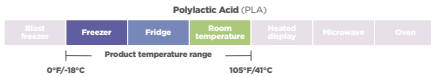

Greenware® Compostable* PLA Lids and Inserts for Cold Cups

*Commercially compostable only. Facilities may not exist in your area. Not suitable for home composting.

Product Number	Fabri-Kal Number	Brand	Description	Material	Color	Case pack
9509110	LGC9/10	Greenware	Flat X-Slot Lids with Flavor Buttons for Cold Cup	PLA	Clear	2,500
9509111	LGC12/20	Greenware	Flat X-Slot Lids with Flavor Buttons for Cold Cup	PLA	Clear	1,000
9509112	LGC16/24	Greenware	Flat X-Slot Lids with Flavor Buttons for Cold Cup	PLA	Clear	1,000
9509130	LGC636	Greenware	Flat X-Slot Lids for 32 oz. Cold Cup	PLA	Clear	1,000
9509127	LGC12/20F	Greenware	Flat No Slot Lids for Cold Cup	PLA	Clear	1,000
9509128	LGC16/24F	Greenware	Flat No Slot Lids for Cold Cup	PLA	Clear	1,000
9509132	SLGC16/24	Greenware	Strawless Sipper Lids for Cold Cup	PLA	Clear	1,000
9509120	DLGC12/20	Greenware	Dome Lids with 1" Hole for Cold Cup	PLA	Clear	1,000
9509122	DLGC16/24	Greenware	Dome Lids with 1" Hole for Cold Cup	PLA	Clear	1,000
9509121	DLGC12/20NH	Greenware	Dome Lids with No Hole for Cold Cup	PLA	Clear	1,000
9509123	DLGC16/24NH	Greenware	Dome Lids with No Hole for Cold Cup	PLA	Clear	1,000