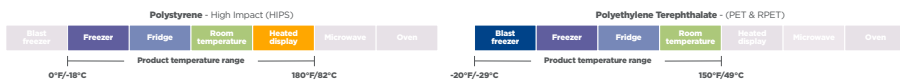

RK Translucent Cold Cups and Lids

Product Number	Fabri-Kal Number	Brand	Description	Material	Color	Case pack	Lid Match
9500018	RK3	Fabri-Kal	3 oz. Cold Cup	HIPS	Translucent	2,500	-
9508020	RK5	Fabri-Kal	5 oz. Cold Cup	HIPS	Translucent	2,500	-
9508022	RK7	Fabri-Kal	7 oz. Cold Cup	HIPS	Translucent	2,500	-
9508024	RK9	Fabri-Kal	9 oz. Cold Cup	HIPS	Translucent	2,500	LKC9/10 LKC9/10F
9508026	RK10	Fabri-Kal	10 oz. Cold Cup	HIPS	Translucent	2,500	LKC9/10 LKC9/10F
9508028	RK12	Fabri-Kal	12 oz. Cold Cup	HIPS	Translucent	1,000	LRK12/14
9508030	RK14	Fabri-Kal	14 oz. Cold Cup	HIPS	Translucent	1,000	LRK12/14
9508032	RK16	Fabri-Kal	16 oz. Cold Cup	HIPS	Translucent	1,000	LRK16/20 LKC12/20FX LKC12/20F
9508053	LKC9/10	Fabri-Kal	Flat Lid with Straw Slot and Flavor Buttons for Cold Cup	PET	Clear	2,500	-
9508068	LKC9/10F	Fabri-Kal	Flat Lid with No Straw Slot for Cold Cup	PET	Clear	2,500	-
9508216	LRK12/14	Fabri-Kal	Flat Lid with Straw Slot and Flavor Buttons for Cold Cup	HIPS	Translucent	1,000	-
9508217	LRK16	Fabri-Kal	Flat Lid with Straw Slot and Flavor Buttons for Cold Cup	HIPS	Translucent	1,000	-
9508076	LKC12/20FX	Fabri-Kal	Flat Lid with Straw Slot for Cold Cup	PET	Clear	1,000	-
9508056	LKC12/20F	Fabri-Kal	Flat Lid with No Straw Slot for Cold Cup	PET	Clear	1,000	-