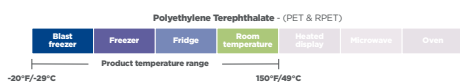

Product number	Brand	Description	Material	Color	Case pack
YPP1214N	Pactiv Evergreen	Flat Lid with Straw Slot for "A" Size Cups	PP	Clear	1,000
YLP20C	EarthChoice	Flat Lid with Straw Slot for "A" Size Cups	RPET	Clear	1,020
YLP20CNH	EarthChoice	Flat Lid without Straw Slot for "A" Size Cups	RPET	Clear	1,020
YPPDL12N	Pactiv Evergreen	Dome Lid with Hole for "A" Size Cups	PP	Clear	1,100
YDDL20C	EarthChoice	Dome Lid with Hole for "A" Size Cups	RPET	Clear	900
YDDL20CNH	EarthChoice	Dome Lid with No Hole for "A" Size Cups	RPET	Clear	900
YPP124N	Pactiv Evergreen	Flat Lid with Straw Slot for "B" Size Cups	PP	Clear	960
YLP24C	EarthChoice	Flat Lid with Straw Slot for "B" Size Cups	RPET	Clear	1,020
YLP24CNH	EarthChoice	Flat Lid without Straw Slot for "B" Size Cups	RPET	Clear	1,020
YPPDL24N	Pactiv Evergreen	Dome Lid with Hole for "B" Size Cups	PP	Clear	900
YDDL24C	EarthChoice	Dome Lid with Hole for "B" Size Cups	RPET	Clear	900
YDDL24CLH	EarthChoice	Dome Lid with Large Hole for "B" Size Cups	RPET	Clear	900
YDDL24CNH	EarthChoice	Dome Lid with No Hole for "B" Size Cups	RPET	Clear	900
YLP24CLESS1	EarthChoice	Strawless Sipper Lid for "B" Size Cups	RPET	Clear	1,080
YPP1302N	Pactiv Evergreen	Flat Lid with Straw Slot for "Q" Size Cups	PP	Clear	1,000
YLP321CLESS1	EarthChoice	Strawless Sipper Lid for "Q" Size Cups	RPET	Clear	900
YPPDL32N	Pactiv Evergreen	Dome Lid with Hole for "Q" Size Cups	PP	Clear	975
YPP144N	Pactiv Evergreen	Flat Lid with Straw Slot for "R" Size Cup	PP	Clear	1,000
YLER44RB	Pactiv Evergreen	Flat Lid with Straw Slot for "R" Size Cup	HIPS	Translucent	1,000
YPPDL44N	Pactiv Evergreen	Dome Lid with Straw Slot for "R" Size Cup	PP	Clear	1,110
P45INSERT	Pactiv Evergreen	4.5 oz. Insert for "A" Size Cold Cup	PET	Clear	1,224
PP04INSERT	Pactiv Evergreen	4 oz. Insert for "B" Size Cold Cup	PP	Clear	750