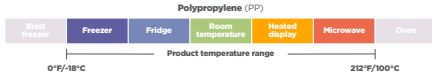

^o Items are only available for custom printing.