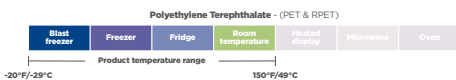

Product number	Brand	Description	Material	Color	Case Pack	Cup/Lid Size	Lid Match			
							Flat	Sipper	Dome	Insert
YP9C	EarthChoice	9 oz. Cold Cup	RPET	Clear	975	"A" Size	YLP20C YLP20CNH	-	YDDL20CNH	P45CINSERT
YP90C	EarthChoice	9 oz. Tall Cold Cup	RPET	Clear	900	"C" Size	YLP10C	-	-	-
YPI412CA	EarthChoice	12-14 oz. Cold Cup	RPET	Clear	420	"B" Size	YLP24C YLP24CNH	YLP24CLESS1	YDDL24C YDDL24CLH YDDL24CNH YDDL24CXLH	PP04INSERT
YPI60CA	EarthChoice	16 oz. Cold Cup	RPET	Clear	840	"B" Size	YLP24C YLP24CNH	YLP24CLESS1	YDDL24C YDDL24CLH YDDL24CNH YDDL24CXLH	PP04INSERT
YP21CA	EarthChoice	20 oz. Cold Cup	RPET	Clear	720	"B" Size	YLP24C YLP24CNH	YLP24CLESS1	YDDL24C YDDL24CLH YDDL24CNH YDDL24CXLH	PP04INSERT
YP24CA	EarthChoice	24 oz. Cold Cup	RPET	Clear	720	"B" Size	YLP24C YLP24CNH	YLP24CLESS1	YDDL24C YDDL24CLH YDDL24CNH YDDL24CXLH	PP04INSERT
YPSB5CA	EarthChoice	5 oz. Sundae Dish	RPET	Clear	1,050	"B" Size	YLP24C YLP24CNH	YLP24CLESS1	YDDL24C YDDL24CLH YDDL24CNH YDDL24CXLH	PP04INSERT
YPSB8CA	EarthChoice	8 oz. Sundae Dish	RPET	Clear	1,000	"B" Size	YLP24C YLP24CNH	YLP24CLESS1	YDDL24C YDDL24CLH YDDL24CNH YDDL24CXLH	PP04INSERT
YPS12C	EarthChoice	12 oz. Sundae Dish	RPET	Clear	1,000	"B" Size	YLP24C YLP24CNH	YLP24CLESS1	YDDL24C YDDL24CLH YDDL24CNH YDDL24CXLH	PP04INSERT
YP9CEC2	EarthChoice	9 oz. Cold Cup with EarthChoice print	RPET	Clear	975	"A" Size	YLP20C YLP20CNH	-	YDDL20CNH	P45CINSERT
YPI412CEC2	EarthChoice	12-14 oz. Cold Cup with EarthChoice print	RPET	Clear	700	"B" Size	YLP24C YLP24CNH	YLP24CLESS1	YDDL24C YDDL24CLH YDDL24CNH YDDL24CXLH	PP04INSERT
YPI60CEC2	EarthChoice	16 oz. Cold Cup with EarthChoice print	RPET	Clear	700	"B" Size	YLP24C YLP24CNH	YLP24CLESS1	YDDL24C YDDL24CLH YDDL24CNH YDDL24CXLH	PP04INSERT
YP21CEC2	EarthChoice	20 oz. Cold Cup with EarthChoice print	RPET	Clear	600	"B" Size	YLP24C YLP24CNH	YLP24CLESS1	YDDL24C YDDL24CLH YDDL24CNH YDDL24CXLH	PP04INSERT
YP24CEC2	EarthChoice	24 oz. Cold Cup with EarthChoice print	RPET	Clear	600	"B" Size	YLP24C YLP24CNH	YLP24CLESS1	YDDL24C YDDL24CLH YDDL24CNH YDDL24CXLH	PP04INSERT