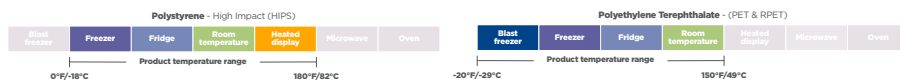

Translucent Cold Cups and Lids

Product Number	Brand	Description	Material	Color	Case pack	Lid Match
YE3	Pactiv Evergreen	3 oz. Cold Cup	HIPS	Translucent	2,400	-
YE9A	Pactiv Evergreen	9 oz. Cold Cup	HIPS	Translucent	2,400	-
YE5A	Pactiv Evergreen	5 oz. Cold Cup	HIPS	Translucent	2,520	-
YE10A	Pactiv Evergreen	10 oz. Cold Cup	HIPS	Translucent	2,400	-
YE12A	Pactiv Evergreen	12 oz. Cold Cup	HIPS	Translucent	855	YLP16C
YE160	Pactiv Evergreen	16 oz. Cold Cup	HIPS	Translucent	960	YLP22C
YLP16C	EarthChoice	Flat Lid with Straw Slot for 12 oz. Cold Cup	RPET	Translucent	1,125	-
YLP22C	Pactiv Evergreen	Flat Lid with Straw Slot for 16 oz. Cold Cup	PET	Translucent	1,680	-