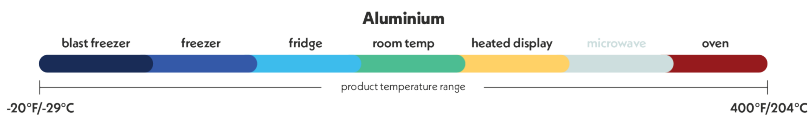

Specifications

Product Code	Brand	Description	Dimensions	Material	Color	Case Pack
611	Reynolds	12" x 1,000' Standard Foil Roll	12" x 1,000'	Aluminum	Silver	1
613	Reynolds	15" x 1,000' Standard Foil Roll	15" x 1,000'	Aluminum	Silver	1
614	Reynolds	18" x 500' Standard Foil Roll	18" x 500'	Aluminum	Silver	1
615	Reynolds	18" x 1,000' Standard Foil Roll	18" x 1,000'	Aluminum	Silver	1
620	Reynolds	12" x 500' Heavy-duty Foil Roll	12" x 500'	Aluminum	Silver	1
622	Reynolds	15" x 500' Heavy-duty Foil Roll	15" x 500'	Aluminum	Silver	1
624	Reynolds	18" x 500' Heavy-duty Foil Roll	18" x 500'	Aluminum	Silver	1
625	Reynolds	18" x 1,000' Heavy-duty Foil Roll	18" x 1,000'	Aluminum	Silver	1
627	Reynolds	24" x 1,000' Heavy-duty Foil Roll	24" x 1,000'	Aluminum	Silver	1
632	Reynolds	18" x 500' Extra heavy-duty Foil Roll	18" x 500'	Aluminum	Silver	1
633	Reynolds	24" x 500' Extra heavy-duty Foil Roll	24" x 500'	Aluminum	Silver	1
650C	Reynolds	12" x 250' Convenience Size Standard Foil Roll	12" x 250'	Aluminum	Silver	35
667C	Reynolds	18" x 50' Convenience Size Heavy-duty Foil Roll	18" x 50'	Aluminum	Silver	20
611M	Reynolds	Metro™ 12" x 1,000' Standard Foil Roll	12" x 1,000'	Aluminum	Silver	1
614M	Reynolds	Metro™ 18" x 500' Standard Foil Roll	18" x 500'	Aluminum	Silver	1
615M	Reynolds	Metro™ 18" x 1,000' Standard Foil Roll	18" x 1,000'	Aluminum	Silver	1
624M	Reynolds	Metro™ 18" x 500' Heavy-duty Foil Roll	18" x 500'	Aluminum	Silver	1
625M	Reynolds	Metro™ 18" x 1,000' Heavy-duty Foil Roll	18" x 1,000'	Aluminum	Silver	1