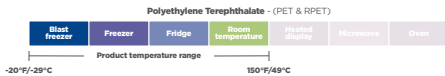

Caterware® Bowls and Lids

Product Number	Brand	Description	Capacity (oz.)	Material	Color	Case Pack	Lid Match
TV7634PC	Pactiv Evergreen	6" Catering Bowl	20	PET	Clear	100	TV7965P
TV7704PC	Pactiv Evergreen	8" Catering Bowl	30	PET	Clear	100	-
TV7654P	Pactiv Evergreen	12" Oval Catering Bowl	64	PET	Black	25	TV7955P
TV7654PC	Pactiv Evergreen	12" Oval Catering Bowl	64	PET	Clear	25	TV7955P
TV7614PC	Pactiv Evergreen	12" Shallow Catering Bowl	80	PET	Clear	25	TV7955P
TV7604PC	Pactiv Evergreen	12" Deep Catering Bowl	96	PET	Clear	25	TV7955P
TV7624PC	Pactiv Evergreen	12" 2-Compartment Catering Bowl	90	PET	Clear	25	TV7955P
TV7955P	Pactiv Evergreen	Dome Lid for 12" Catering Bowl	-	PET	Clear	25	-
TV7965P	Pactiv Evergreen	Dome Lid for 6" Catering Bowl	-	PET	Clear	100	-