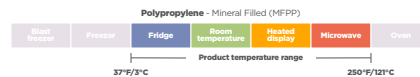

Caterware® Bowls and Lids

Product Number	Brand	Description	Capacity (oz.)	Material	Color	Case Pack	Lid Match
TV7634PC	Pactiv Evergreen	6" Catering Bowl	20	PET	Clear	100	TV7965P
TV7704PC	Pactiv Evergreen	8" Catering Bowl	30	PET	Clear	100	-
TV7654P	Pactiv Evergreen	12" Oval Catering Bowl	64	PET	Black	25	TV7955P
TV7654PC	Pactiv Evergreen	12" Oval Catering Bowl	64	PET	Clear	25	TV7955P
TV7614PC	Pactiv Evergreen	12" Shallow Catering Bowl	80	PET	Clear	25	TV7955P
TV7604PC	Pactiv Evergreen	12" Deep Catering Bowl	96	PET	Clear	25	TV7955P
TV7624PC	Pactiv Evergreen	12" 2-Compartment Catering Bowl	90	PET	Clear	25	TV7955P
TV7955P	Pactiv Evergreen	Dome Lid for 12" Catering Bowl	-	PET	Clear	25	-
TV7965P	Pactiv Evergreen	Dome Lid for 6" Catering Bowl	-	PET	Clear	100	-

Caterware® Catermate® Serving Utensils

Product Number	Brand	Description	Dimensions (in.)	Material	Color	Case Pack
9007K2	Pactiv Evergreen	Heavy Weight Serving Tongs	9	PP	Black	100
9005K	Pactiv Evergreen	Heavy Weight Serving Fork	9	OPS	Black	100
9006K	Pactiv Evergreen	Heavy Weight Serving Spoon	9	OPS	Black	100

MealMaster® Containers and Lids

Product Number	Brand	Description	Dimensions (in.)	Material	Color	Case Pack
OCNC10700DZY	Pactiv Evergreen	MealMaster 34.3 oz. Half Slab Rib Container with Lid	10.0 x 7.1 x 2.1	PP/OPS	Black/Clear	90
YCNC167000DZ	Pactiv Evergreen	MealMaster 41.9 oz. Full Slab Rib Container with Lid	16.6 x 7.3 x 2.3	PP/OPS	Black/Clear	80
YCNC1670HDDZ	Pactiv Evergreen	MealMaster 41.9 oz. Full Slab Rib Container with High Dome Lid	16.6 x 7.3 x 3	PP/OPS	Black/Clear	70
YCNC1070DPPZ	EarthChoice	MealMaster 34.3 oz. Half Slab Rib Container with Lid	10.8 x 7.1 x 2.1 3	MFPP/PP	Black/Clear	90
YCNC1670DPPZ	EarthChoice	MealMaster 41.9 oz. Full Slab Rib Container with Lid	16.6 x 7.1 x 2.1	MFPP/PP	Black/Clear	80