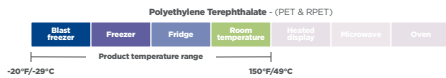

Product Number	Brand	Description	Dimensions (in.)	Material	Color	Case Pack	Lid Match
9812K	Pactiv Evergreen	12" SmartLock Tray	12 x 0.9	HIPS	Black	50	P9812
9816KY	Pactiv Evergreen	16" SmartLock Tray	16 x 0.9	HIPS	Black	50	P9816Y
9818K	Pactiv Evergreen	18" SmartLock Tray	18 x 0.9	HIPS	Black	50	P9818
YEI1175BAL	Pactiv Evergreen	24 Count Egg Insert for 12" Tray 9812K	11.75	PET	Black	100	-
P9812	Pactiv Evergreen	ClearView Dome Lid for 12" SmartLock Trays	12 x 3.5	OPS	Clear	50	-
P9816Y	Pactiv Evergreen	ClearView Dome Lid for 16" SmartLock Trays	16 x 3.5	OPS	Clear	50	-
P9818	Pactiv Evergreen	ClearView Dome Lid for 18" SmartLock Trays	18 x 4	OPS	Clear	50	-
YNLP12B350R	Pactiv Evergreen	12" Tray with 3.5" RoseDome Lid	12 x 3.5	PET	Black/Clear	30	-
YNLP12LB350R	Pactiv Evergreen	12" Lazy Susan Tray with 3.5" RoseDome Lid	12 x 3.5	PET	Black/Clear	30	-
Y16D375DLT	Pactiv Evergreen	16" 6-Compartment Lazy Susan Platter with Fluted Tabbed Dome Lid	16.5 x 3.75	PET	Black/Clear	22	-
18D375DLT	Pactiv Evergreen	18" 6-Compartment Lazy Susan Platter with Fluted Tabbed Dome Lid	18.5 x 3.75	PET	Black/Clear	25	-
NLP187C325R	Pactiv Evergreen	18" 7-Compartment Lazy Susan Caterware Tray with 3.25" RoseDome Lid	18 x 3.25	PET	Black/Clear	25	-
YNLP12BC	Pactiv Evergreen	12" Caterware Tray	12	PET	Clear	50	YNLP12350RD
YNLP16BC	Pactiv Evergreen	16" Caterware Tray	16	PET	Clear	50	YNLP16400RD
YNLP18BC	Pactiv Evergreen	18" Caterware Tray	18	PET	Clear	50	YNLP18450RD
YNLP12350RD	Pactiv Evergreen	3.5" RoseDome Lid for 12" Caterware Tray	12 x 3.5	PET	Clear	50	
YNLP16400RD	Pactiv Evergreen	4" RoseDome Lid for 16" Caterware Tray	16 x 4	PET	Clear	50	
YNLP18450RD	Pactiv Evergreen	4.5" RoseDome Lid for 18" Caterware Tray	18 x 4.5	PET	Clear	50