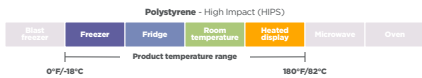

Product Number	Brand	Description	Dimensions (in.)	Material	Color	Case Pack	Lid Match
9812K	Pactiv Evergreen	12" SmartLock Tray	12 x 0.9	HIPS	Black	50	P9812
9816KY	Pactiv Evergreen	16" SmartLock Tray	16 x 0.9	HIPS	Black	50	P9816Y
9818K	Pactiv Evergreen	18" SmartLock Tray	18 x 0.9	HIPS	Black	50	P9818
YEI1175BAL	Pactiv Evergreen	24 Count Egg Insert for 12" Tray 9812K	11.75	PET	Black	100	-
P9812	Pactiv Evergreen	ClearView Dome Lid for 12" SmartLock Trays	12 x 3.5	OPS	Clear	50	-
P9816Y	Pactiv Evergreen	ClearView Dome Lid for 16" SmartLock Trays	16 x 3.5	OPS	Clear	50	-
P9818	Pactiv Evergreen	ClearView Dome Lid for 18" SmartLock Trays	18 x 4	OPS	Clear	50	-
YNLP12B350R	Pactiv Evergreen	12" Tray with 3.5" RoseDome Lid	12 x 3.5	PET	Black/Clear	30	-
YNLP12LB350R	Pactiv Evergreen	12" Lazy Susan Tray with 3.5" RoseDome Lid	12 x 3.5	PET	Black/Clear	30	-
Y16D375DLT	Pactiv Evergreen	16" 6-Compartment Lazy Susan Platter with Fluted Tabbed Dome Lid	16.5 x 3.75	PET	Black/Clear	22	-
18D375DLT	Pactiv Evergreen	18" 6-Compartment Lazy Susan Platter with Fluted Tabbed Dome Lid	18.5 x 3.75	PET	Black/Clear	25	-
NLP187C325R	Pactiv Evergreen	18" 7-Compartment Lazy Susan Caterware Tray with 3.25" RoseDome Lid	18 x 3.25	PET	Black/Clear	25	-
YNLP12BC	Pactiv Evergreen	12" Caterware Tray	12	PET	Clear	50	YNLP12350RD
YNLP16BC	Pactiv Evergreen	16" Caterware Tray	16	PET	Clear	50	YNLP16400RD
YNLP18BC	Pactiv Evergreen	18" Caterware Tray	18	PET	Clear	50	YNLP18450RD
YNLP12350RD	Pactiv Evergreen	3.5" RoseDome Lid for 12" Caterware Tray	12 x 3.5	PET	Clear	50	
YNLP16400RD	Pactiv Evergreen	4" RoseDome Lid for 16" Caterware Tray	16 x 4	PET	Clear	50	
YNLP18450RD	Pactiv Evergreen	4.5" RoseDome Lid for 18" Caterware Tray	18 x 4.5	PET	Clear	50