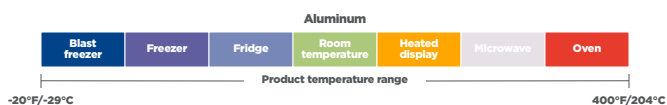

Third-Size

Product Number	Brand	Description	Dimensions (in.)	Material	Color	Case Pack
Y6062XH	Pactiv Evergreen	Third-Size Steam Tables - Deep	11.8 x 5.6 x 3.3	Aluminum	Silver	200
Y116225	Pactiv Evergreen	Flat Covers for Third-Size Steam Tables	12.3 x 6.2 x 0.5	Aluminum	Silver	200

Full-Size

Product Number	Brand	Description	Dimensions (in.)	Material	Color	Case Pack
Y6110XH	Pactiv Evergreen	Full-Size Steam Tables - Shallow, Heavy-Duty	19.6 x 11.6 x 1.7	Aluminum	Silver	40
Y6120XH	Pactiv Evergreen	Full-Size Steam Tables - Medium Depth, Heavy-Duty	19.6 x 11.6 x 2.2	Aluminum	Silver	40
Y6120XHEDK	Pactiv Evergreen	Full-Size Steam Tables - Medium Depth, Heavy-Duty	19.6 x 11.6 x 2.2	Aluminum	Black/Gold	40
Y6050H	Pactiv Evergreen	Full-Size Steam Tables - Deep	19.6 x 11.6 x 3.1	Aluminum	Silver	40
Y6050XH	Pactiv Evergreen	Full-Size Steam Tables - Deep, Heavy-Duty	19.6 x 11.6 x 3.1	Aluminum	Silver	40
Y6050XHCH	Pactiv Evergreen	Full-Size Steam Tables - Deep, Heavy-Duty	19.6 x 11.6 x 3.1	Aluminum	Silver	40
Y6050XXH	Pactiv Evergreen	Full-Size Steam Tables - Deep, Extra Heavy-Duty	19.6 x 11.6 x 3.1	Aluminum	Silver	40
Y6050XHEDK	Pactiv Evergreen	Full-Size Steam Tables - Deep	19.6 x 11.6 x 3.1	Aluminum	Black/Gold	40
Y112045	Pactiv Evergreen	Flat Covers for Full-Size Steam Tables	20.3 x 12.4 x 0.6	Aluminum	Silver	80
Y112045CH	Pactiv Evergreen	Flat Covers for Full-Size Steam Tables	20.3 x 12.4 x 0.6	Aluminum	Silver	80