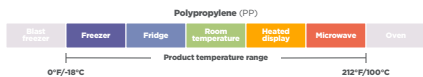

Caterware® Bowls and Lids

Product Number	Brand	Description	Capacity (oz.)	Material	Color	Case Pack	Lid Match
TV7634PC	Pactiv Evergreen	6" Catering Bowl	20	PET	Clear	100	TV7965P
TV7704PC	Pactiv Evergreen	8" Catering Bowl	30	PET	Clear	100	-
TV7654P	Pactiv Evergreen	12" Oval Catering Bowl	64	PET	Black	25	TV7955P
TV7654PC	Pactiv Evergreen	12" Oval Catering Bowl	64	PET	Clear	25	TV7955P
TV7614PC	Pactiv Evergreen	12" Shallow Catering Bowl	80	PET	Clear	25	TV7955P
TV7604PC	Pactiv Evergreen	12" Deep Catering Bowl	96	PET	Clear	25	TV7955P
TV7624PC	Pactiv Evergreen	12" 2-Compartment Catering Bowl	90	PET	Clear	25	TV7955P
TV7955P	Pactiv Evergreen	Dome Lid for 12" Catering Bowl	-	PET	Clear	25	-
TV7965P	Pactiv Evergreen	Dome Lid for 6" Catering Bowl	-	PET	Clear	100	-

Caterware® Catermate® Serving Utensils

Product Number	Brand	Description	Dimensions (in.)	Material	Color	Case Pack
9007K2	Pactiv Evergreen	Heavy Weight Serving Tongs	9	PP	Black	100
9005K	Pactiv Evergreen	Heavy Weight Serving Fork	9	OPS	Black	100
9006K	Pactiv Evergreen	Heavy Weight Serving Spoon	9	OPS	Black	100

MealMaster® Containers and Lids

Product Number	Brand	Description	Dimensions (in.)	Material	Color	Case Pack
OCNC10700DZY	Pactiv Evergreen	MealMaster 34.3 oz. Half Slab Rib Container with Lid	10.0 x 7.1 x 2.1	PP/OPS	Black/Clear	90
YCNC167000DZ	Pactiv Evergreen	MealMaster 41.9 oz. Full Slab Rib Container with Lid	16.6 x 7.3 x 2.3	PP/OPS	Black/Clear	80
YCNC1670HDDZ	Pactiv Evergreen	MealMaster 41.9 oz. Full Slab Rib Container with High Dome Lid	16.6 x 7.3 x 3	PP/OPS	Black/Clear	70
YCNC1070DPPZ	EarthChoice	MealMaster 34.3 oz. Half Slab Rib Container with Lid	10.8 x 7.1 x 2.1 3	MFPP/PP	Black/Clear	90
YCNC1670DPPZ	EarthChoice	MealMaster 41.9 oz. Full Slab Rib Container with Lid	16.6 x 7.1 x 2.1	MFPP/PP	Black/Clear	80