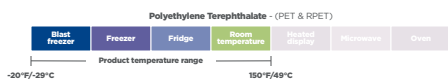

Caterware® Platters and Lids

Product Number	Brand	Description	Dimensions (in.)	Material	Color	Case Pack	Lid Match
YTV7004PC	Pactiv Evergreen	12" Round Platter	12	PET	Clear	100	YTV7900P YTV7905P
YTV7104PC	Pactiv Evergreen	16" Round Platter	16	PET	Clear	84	YTV7910P YTV7915P
TV7154PC	Pactiv Evergreen	16" 5-Compartment Round Platter	16	PET	Clear	25	
YTV7204PC	Pactiv Evergreen	18" Round Platter	18	PET	Clear	70	-
TV7524PC	Pactiv Evergreen	18" Rectangular Platter	18.3 x 11.3 x 1	PET	Clear	25	TV7525P
YTV7900P	Pactiv Evergreen	Low Dome Lid for 12" Round Platter	12.5 x 2.5	PET	Clear	50	-
YTV7905P	Pactiv Evergreen	High Dome Lid for 12" Round Platter	12.5 x 3.3	PET	Clear	50	-
YTV7910P	Pactiv Evergreen	Low Dome Lid for 16" Round Platter	16.1 x 2.5	PET	Clear	50	-
YTV7915P	Pactiv Evergreen	High Dome Lid for 16" Round Platter	16.1 x 3.9	PET	Clear	50	-
TV7525P	Pactiv Evergreen	High Dome Lid for 18" Rectangular Platter	18.5 x 11.7 x 4	PET	Clear	25	-