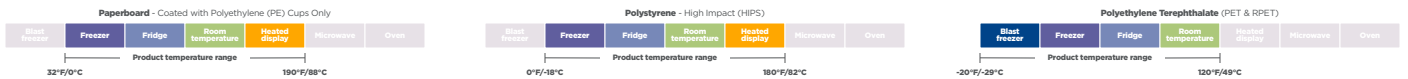

What temperature range is recommended?

Virtual Packaging Assistant

The Virtual Packaging Assistant (VPA) app can be used for all of your Foodservice Packaging Solutions! It is available for download on all Apple, Android and Windows devices.

These guidelines are supplied to assist you in determining the proper use of Pactiv Evergreen products. They are based upon testing and published guidelines and are reliable in most applications. However, because every food supplier's recipes, ingredients, processes and supply chain is unique, these guidelines are not a substitute for product testing. Confirmation of product acceptability under your specific conditions of use must be done by you.