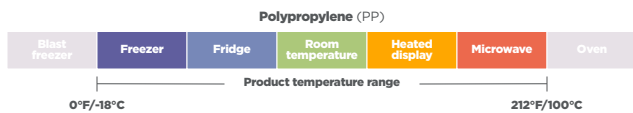

What temperature range is recommended?

Virtual Packaging Assistant

The Virtual Packaging Assistant (VPA) app can be used for all of your Foodservice Packaging Solutions! It is available for download on all Apple, Android and Windows devices.

These guidelines are supplied to assist you in determining the proper use of Pactiv Evergreen products. They are based upon testing and published guidelines and are reliable in most applications. However, because every food supplier's recipes, ingredients, processes and supply chain is unique, these guidelines are not a substitute for product testing. Confirmation of product acceptability under your specific conditions of use must be done by you.