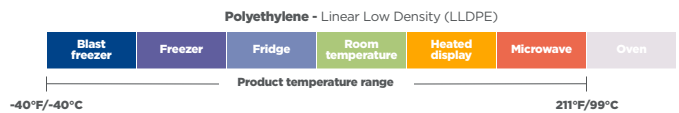

What temperature range is recommended?

Virtual Packaging Assistant

The Virtual Packaging Assistant (VPA) app can be used for all of your Foodservice Packaging Solutions! It is available for download on all Apple, Android and Windows devices.

These guidelines are supplied to assist you in determining the proper use of Pactiv Evergreen products. They are based upon testing and published guidelines and are reliable in most applications. However, because every food supplier's recipes, ingredients, processes and supply chain is unique, these guidelines are not a substitute for product testing. Confirmation of product acceptability under your specific conditions of use must be done by you.