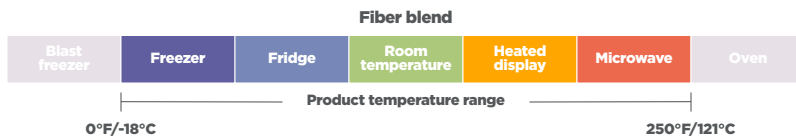

What temperature range is recommended?

Virtual Packaging Assistant

The Virtual Packaging Assistant (VPA) app can be used for all of your Foodservice Packaging Solutions! It is available for download on all Apple, Android and Windows devices.

These guidelines are supplied to assist you in determining the proper use of Pactiv Evergreen products. They are based upon testing and published guidelines and are reliable in most applications. However, because every food supplier's recipes, ingredients, processes and supply chain is unique, these guidelines are not a substitute for product testing. Confirmation of product acceptability under your specific conditions of use must be done by you.