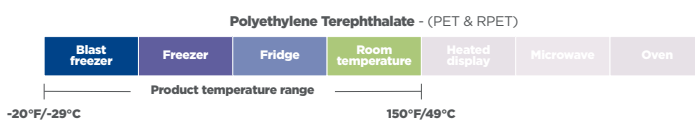

What temperature range is recommended?