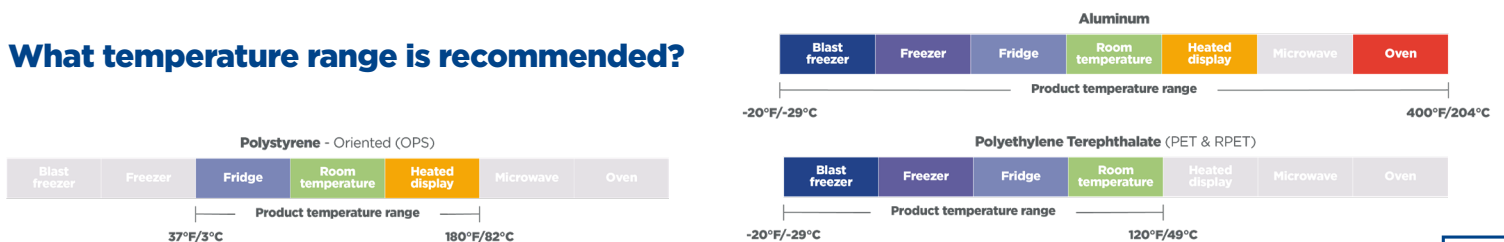

What temperature range is recommended?

These guidelines are supplied to assist you in determining the proper use of Pactiv Evergreen products. They are based upon testing and published guidelines and are reliable in most applications. However, because every food supplier's recipes, ingredients, processes and supply chain is unique, these guidelines are not a substitute for product testing. Confirmation of product acceptability under your specific conditions of use must be done by you.