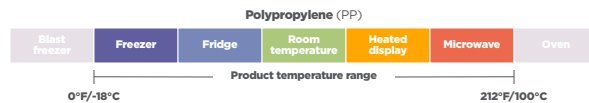

What temperature range is recommended?

Virtual Packaging Assistant

The Virtual Packaging Assistant (VPA) app can be used for all of your Foodservice Packaging Solutions! It is available for download on all Apple, Android and Windows devices.

These guidelines are supplied to assist you in determining the proper use of Pactiv Evergreen products. They are based upon testing and published guidelines and are reliable in most applications. However, because every food supplier's recipes, ingredients, processes and supply chain is unique, these guidelines are not a substitute for product testing. Confirmation of product acceptability under your specific conditions of use must be done by you.