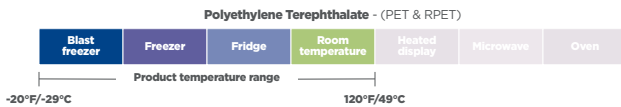

What temperature range is recommended?

Virtual Packaging Assistant

The Virtual Packaging Assistant (VPA) app can be used for all of your Foodservice Packaging Solutions! It is available for download on all Apple, Android and Windows devices.

These guidelines are supplied to assist you in determining the proper use of Pactiv Evergreen products. They are based upon testing and published guidelines and are reliable in most applications. However, because every food supplier's recipes, ingredients, processes and supply chain is unique, these guidelines are not a substitute for product testing. Confirmation of product acceptability under your specific conditions of use must be done by you.