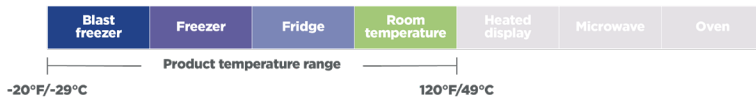

Product specifications

Base product number	Description	Dimensions (in.)	Egg capacity	Material	Color	Cartons per pallet	Layers per pallet	Cartons per layer
K120000UBF9600	<i>NEW!</i> 2 x 6 Universal bi-fold egg carton	11.6 x 4 x 2.8	12	RPET	Clear	9,600	8	1,200

Polyethylene Terephthalate (PET & RPET)