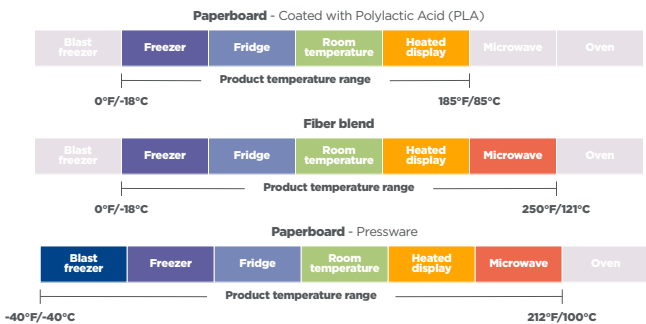

*Compostable in commercial facilities, which may not exist in all areas. Not suitable for home composting.