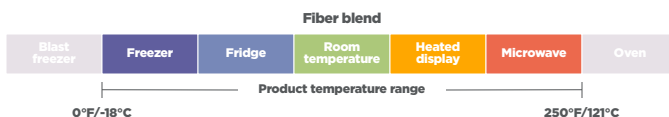

Fiber Blend

An assortment of renewable packaging you can depend on.

Renewable Materials

Made of a blend of bagasse (sugar cane), bamboo or wood fibers, which are renewable resources.

Commercially Compostable

These products meet ASTM D6868 compostability standard and are compostable in commercial facilities, which may not exist in all areas. Not suitable for home composting.

Secure and Dependable

This material resists grease, moisture soak-through while the design helps to prevent messy leaks. When it comes to our fiber blend containers, most have secured double tab closers for added security when transporting.