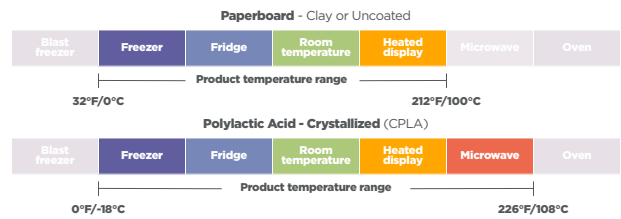

*Compostable in commercial facilities, which may not exist in all areas. Not suitable for home composting.