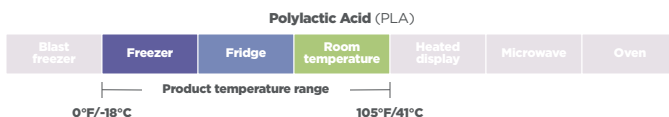

## Perfect for Cold Menu Items

Best used for cold applications like icy cold beverages, sandwiches, and salads with a heat tolerance up to 105°F.