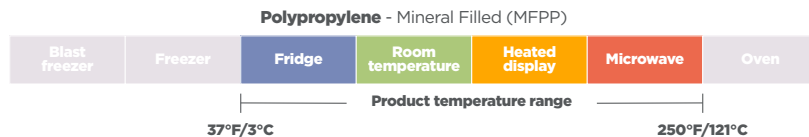

What temperature range is recommended?

Virtual Packaging Assistant

The Virtual Packaging Assistant (VPA) app can be used for all of your Foodservice Packaging Solutions! It is available for download on all Apple, Android and Windows devices.

These guidelines are supplied to assist you in determining the proper use of Pactiv Evergreen products. They are based upon testing and published guidelines and are reliable in most applications. However, because every food supplier's recipes, ingredients, processes and supply chain is unique, these guidelines are not a substitute for product testing. Confirmation of product acceptability under your specific conditions of use must be done by you.