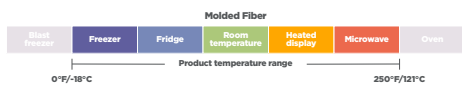

Recycled PET (RPET) Egg Cartons

Base product number	Description	Dimensions (in.)	Egg capacity	Material	Color	Cartons per pallet	Layers per pallet	Cartons per layer
K060000UTF4800	2 x 3 Universal tri-fold twin pack 6 egg carton	6 x 4 x 2.7	6	RPET	Clear	4,800	8	600
K060000JU4800	2 x 3 Universal tri-fold jumbo twin pack 6 egg carton	6 x 4 x 2.9	6	RPET	Clear	4,800	8	600
K120000UTF5760	2 x 6 Universal tri-fold egg carton	11 x 4 x 2.7	12	RPET	Clear	5,760	8	720
K120000JU4800	2 x 6 Universal tri-fold jumbo egg carton	11.6 x 4 x 2.9	12	RPET	Clear	4,800	8	600
K120000SJ4200	2 x 6 Universal tri-fold super jumbo egg carton	11.6 x 4 x 3.1	12	RPET	Clear	4,200	8	525
K120000UBF9600	NEW! 2 x 6 Universal bi-fold egg carton	11.6 x 4 x 2.8	12	RPET	Clear	9,600	8	1,200
K180000UBF4480	3 x 6 Universal bi-fold egg carton	11.9 x 6 x 2.7	18	RPET	Clear	4,480	8	560
K240000UBF4032	4 x 6 Universal bi-fold egg carton	11.9 x 8.3 x 2.1	24	RPET	Clear	4,032	8	400
K150000UTF4800	2 x 15 Universal tri-fold quail twin pack 15 egg carton	12 x 4 x 1.8	30	RPET	Clear	4,800	n/a	100