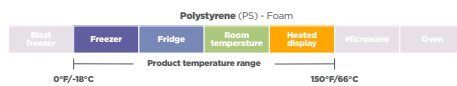

Recycled PET (RPET) Egg Cartons

Base product number	Description	Dimensions (in.)	Egg capacity	Material	Color	Cartons per pallet	Layers per pallet	Cartons per layer
K060000UTF4800	2 x 3 Universal tri-fold twin pack 6 egg carton	6 x 4 x 2.7	6	RPET	Clear	4,800	8	600
K060000JU4800	2 x 3 Universal tri-fold jumbo twin pack 6 egg carton	6 x 4 x 2.9	6	RPET	Clear	4,800	8	600
K120000UTF5760	2 x 6 Universal tri-fold egg carton	11 x 4 x 2.7	12	RPET	Clear	5,760	8	720
K120000JU4800	2 x 6 Universal tri-fold jumbo egg carton	11.6 x 4 x 2.9	12	RPET	Clear	4,800	8	600
K120000SJ4200	2 x 6 Universal tri-fold super jumbo egg carton	11.6 x 4 x 3.1	12	RPET	Clear	4,200	8	525
K120000UBF9600	NEW! 2 x 6 Universal bi-fold egg carton	11.6 x 4 x 2.8	12	RPET	Clear	9,600	8	1,200
K180000UBF4480	3 x 6 Universal bi-fold egg carton	11.9 x 6 x 2.7	18	RPET	Clear	4,480	8	560
K240000UBF4032	4 x 6 Universal bi-fold egg carton	11.9 x 8.3 x 2.1	24	RPET	Clear	4,032	8	400
K150000UTF4800	2 x 15 Universal tri-fold quail twin pack 15 egg carton	12 x 4 x 1.8	30	RPET	Clear	4,800	n/a	100