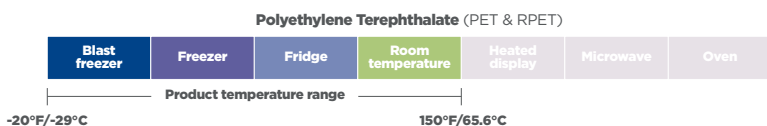

What temperature range is recommended?