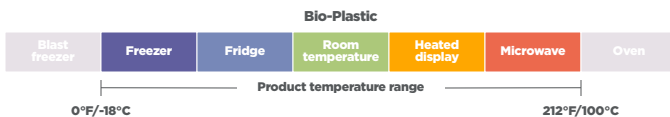

Dishwasher safe

These straws are capable of being washed at least 100 times in a residential dishwasher, with no changes to their physical properties.