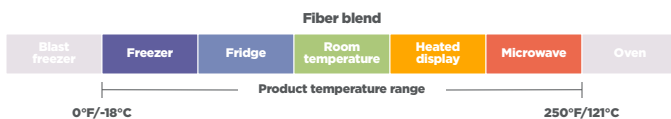

Fiber Blend

An assortment of renewable packaging you can depend on.

Renewable materials

Made of a blend of bagasse (sugar cane), bamboo or wood fibers, which are renewable resources.

Commercially compostable

These products meet ASTM D6868 compostability standard and are compostable in commercial facilities, which may not exist in all areas. Not suitable for home composting.

Secure and dependable

This material resists grease, moisture soak-through while the design helps to prevent messy leaks. When it comes to our fiber blend containers, most have secured double tab closers for added security when transporting.