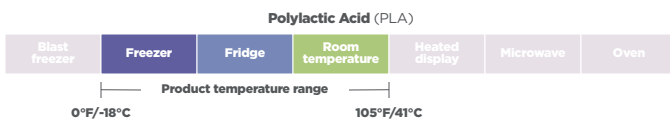

PLA

A collection of compostable, crystal-clear options to showcase your to-go items.

Made from plants

Made from polylactic acid (PLA), a resin derived from annually-renewable plants.

Commercially compostable

BPI certified to be commercially compostable only. Facilities may not exist in your area. Not suitable for home composting. Compostable products facilitate the diversion of food scraps from the landfill.

Perfect for cold menu items

Best used for cold applications like icy cold beverages, sandwiches, and salads with a heat tolerance up to 105°F.