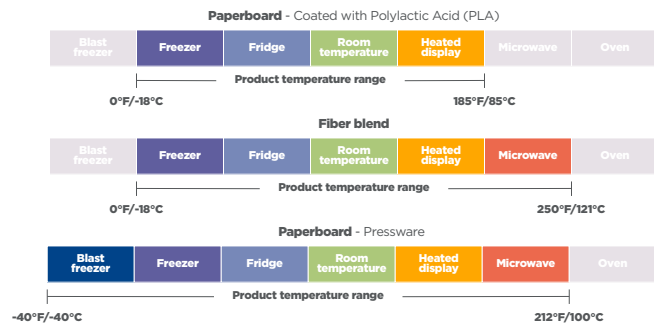

*Compostable in commercial facilities, which may not exist in all areas. Not suitable for home composting.