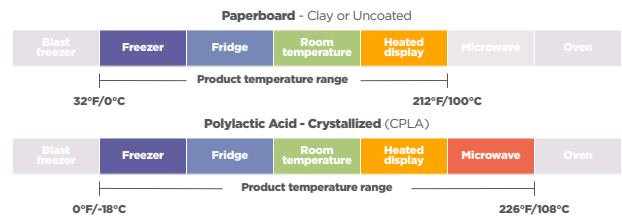

*Compostable in commercial facilities, which may not exist in all areas. Not suitable for home composting.