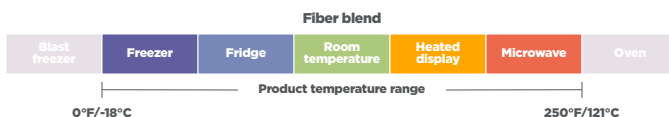

PFAS-Free Fiber Blend Solutions

PFAS-free performance

Made with a proprietary formula, new EarthChoice® PFAS-free fiber blend containers and tableware feature excellent grease performance that holds up to wet, heavy foods.

Commercially compostable

BPI certified to be commercially compostable only. Facilities may not exist in your area. Not suitable for home composting. Compostable products facilitate the diversion of food scraps from the landfill.

Solutions for customers

Our PFAS-free fiber blend products serve as another example of our commitment to supply customers with the products and solutions they need.