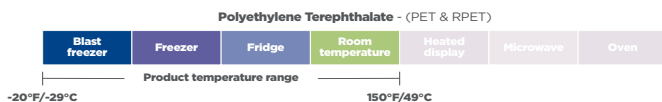

## Product Specifications

Product Number	Brand	Description	Dimensions (in.)	Case Pack	Material	Color
YNLP12BC	Pactiv Evergreen	12" Caterware Tray	12	50	PET	CLEAR
YNLP12350RD	Pactiv Evergreen	3.5" RoseDome Lid for 12" Caterware Tray	12 x 3.5	50	PET	CLEAR
YNLP16BC	Pactiv Evergreen	16" Caterware Tray	16	50	PET	CLEAR
YNLP16400RD	Pactiv Evergreen	4" RoseDome Lid for 16" Caterware Tray	16 x 4	50	PET	CLEAR
YNLP18BC	Pactiv Evergreen	18" Caterware Tray	18	50	PET	CLEAR
YNLP18450RD	Pactiv Evergreen	4.5" RoseDome Lid for 18" Caterware Tray	18 x 4.5	50	PET	CLEAR