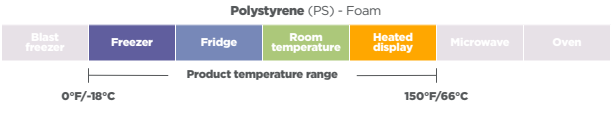

What temperature range is recommended?

Hinged Lid Containers

Hinged Lid Containers with SmartLock® Closure

The patented SmartLock® closure with audible “click” means you know it is closed. Select this line of products when you want a superior product for carryout.