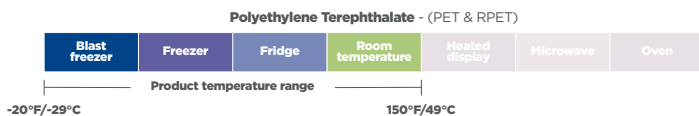

What temperature range is recommended?