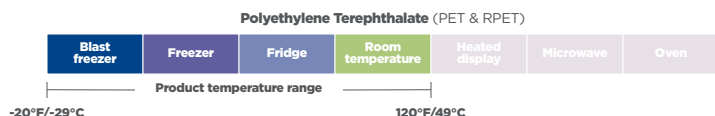

What temperature range is recommended?

For more information, contact your Pactiv Evergreen sales representative.

These guidelines are supplied to assist you in determining the proper use of Pactiv Evergreen products. They are based upon testing and published guidelines and are reliable in most applications. However, because every food supplier's recipes, ingredients, processes and supply chain is unique, these guidelines are not a substitute for product testing. Confirmation of product acceptability under your specific conditions of use must be done by you.