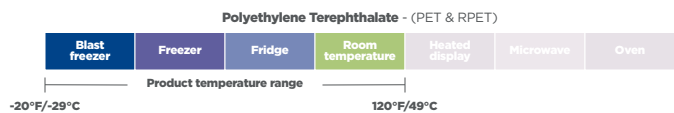

What temperature range is recommended?

Virtual Packaging Assistant

The Virtual Packaging Assistant (VPA) app can be used for all of your Foodservice Packaging Solutions! It is available for download on all Apple, Android and Windows devices.

These guidelines are supplied to assist you in determining the proper use of Pactiv Evergreen products. They are based upon testing and published guidelines and are reliable in most applications. However, because every food supplier's recipes, ingredients, processes and supply chain is unique, these guidelines are not a substitute for product testing. Confirmation of product acceptability under your specific conditions of use must be done by you.