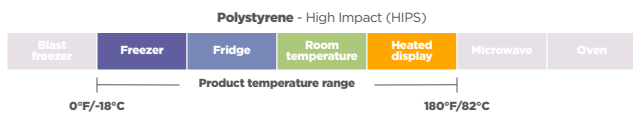

What temperature range is recommended?

Virtual Packaging Assistant

The Virtual Packaging Assistant (VPA) app can be used for all of your Foodservice Packaging Solutions! It is available for download on all Apple, Android and Windows devices.

These guidelines are supplied to assist you in determining the proper use of Pactiv Evergreen products. They are based upon testing and published guidelines and are reliable in most applications. However, because every food supplier's recipes, ingredients, processes and supply chain is unique, these guidelines are not a substitute for product testing. Confirmation of product acceptability under your specific conditions of use must be done by you.