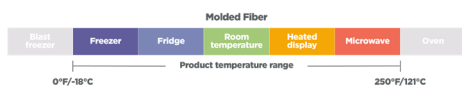

These guidelines are supplied to assist you in determining the proper use of Pactiv Evergreen products. They are based upon testing and published guidelines and are reliable in most applications. However, because every food supplier's recipes, ingredients, processes and supply chain is unique, these guidelines are not a substitute for product testing. Confirmation of product acceptability under your specific conditions of use must be done by you.