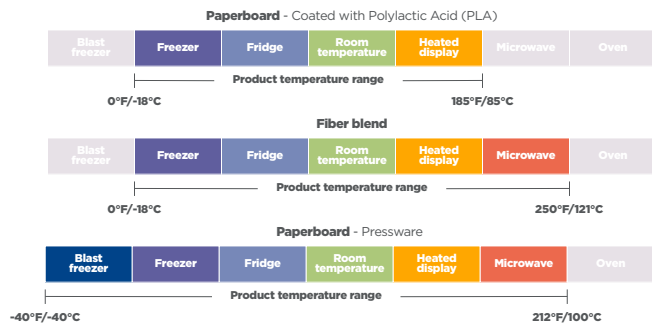

*Compostable in commercial facilities, which may not exist in all areas. Not suitable for home composting.