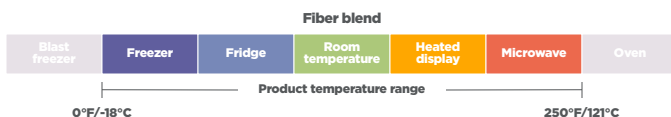

Secure and dependable

This material resists grease, moisture soak-through while the design helps to prevent messy leaks. When it comes to our fiber blend containers, most have secured double tab closers for added security when transporting.