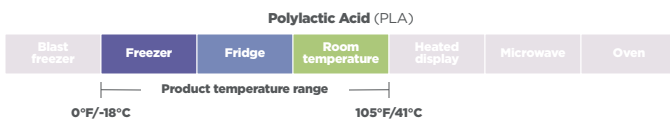

## Perfect for Cold Menu Items

Best used for cold applications like icy cold beverages, sandwiches, and salads with a heat tolerance up to 105°F.