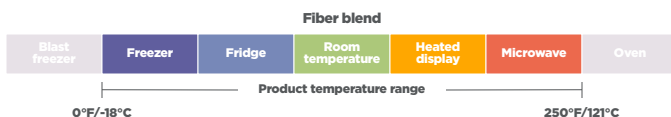

Fiber Blend

An assortment of renewable packaging you can depend on.

Renewable Materials

Made of a blend of bagasse (sugar cane), bamboo or wood fibers, which are renewable resources.

Commercially Compostable

These products meet ASTM D6868 compostability standard and are compostable in commercial facilities, which may not exist in all areas. Not suitable for home composting.

Secure and Dependable

This material resists grease, moisture soak-through while the design helps to prevent messy leaks. When it comes to our fiber blend containers, most have secured double tab closers for added security when transporting.