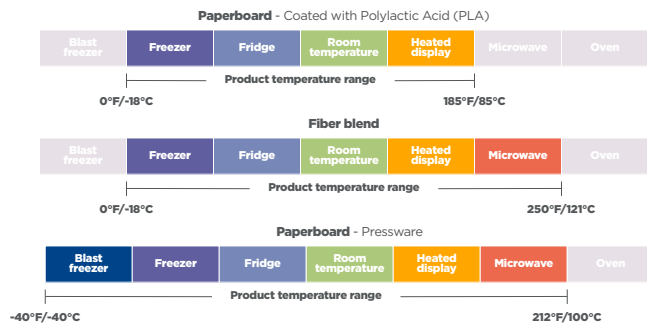

*Compostable in commercial facilities, which may not exist in all areas. Not suitable for home composting.