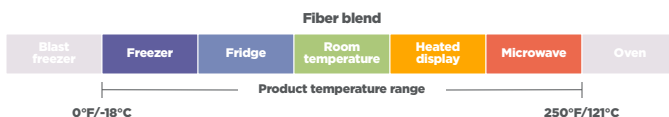

PFAS-Free Fiber Blend Solutions

PFAS-Free Performance

Made with a proprietary formula, new EarthChoice® PFAS-Free fiber blend containers and tableware feature excellent grease performance that holds up to wet, heavy foods.

Commercially Compostable

BPI-certified to be commercially compostable only. Facilities may not exist in your area. Not suitable for home composting. Compostable products facilitate the diversion of food scraps from the landfill.

Solutions for Customers

Our PFAS-Free fiber blend products serve as another example of our commitment to supply customers with the products and solutions they need.