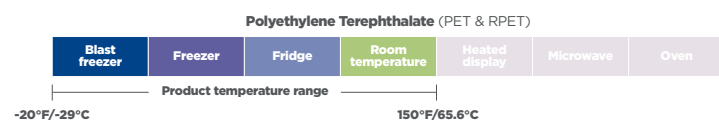

These guidelines are supplied to assist you in determining the proper use of Pactiv Evergreen products. They are based upon testing and published guidelines and are reliable in most applications. However, because every food supplier’s recipes, ingredients, processes and supply chain is unique, these guidelines are not a substitute for product testing. Confirmation of product acceptability under your specific conditions of use must be done by you.

For more information, contact your Pactiv Evergreen sales representative.